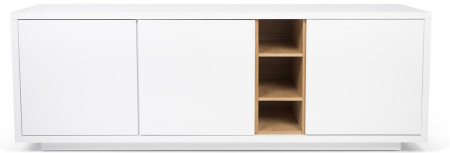

HONORMILL

NEED ASSISTANCE OR CUSTOM QUOTE? CALL: 212-560-5977 www.HONORMILL.com

Dolge | Adelphi Sideboard

\$1,575.00

Description

Featuring minimalist styling, our Dolge sideboard is a functional storage piece for use in the dining room as well as other home living spaces. It includes three cupboards with one internal shelf each, and is finished in pure white with contrasting oak veneer backing and central cubby shelves. This unit is also available with feet, as well as an option for a linear etched design on the cupboard doors.

Additional Information

SKU	S125446
Dimensions	H24" x W70" x D18" Cabinet: H20" x W20" Cubbyholes: H5.5
Designer Brand	HONORMILL