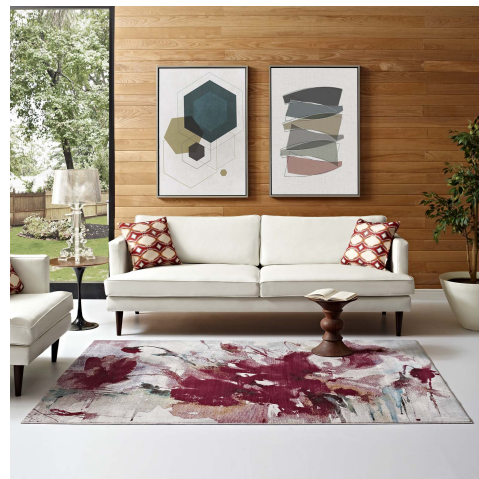

HONORMILL

NEED ASSISTANCE OR CUSTOM QUOTE? CALL: 212-560-5977 www.HONORMILL.com

Blume Abstract Floral 8X10 Area Rug

\$452.00

Description

Make a sophisticated statement with the Blume Abstract Floral Area Rug. Patterned with a vibrant abstract design, Blume is a durable machine-woven polypropylene rug. Complete with a durable rubber bottom, Blume enhances traditional and contemporary modern decors while outlasting everyday use. Featuring a striking flower design with a high density low pile weave and subtle distressed effect, this non-shedding area rug is a perfect addition to the living room, bedroom, entryway, kitchen, dining room or family room. Blume is a family-friendly stain resistant rug with easy maintenance. Vacuum regularly and spot clean with diluted soap or detergent as needed. Create a comfortable play area for kids and pets while protecting your floor from spills and heavy furniture with this carefree decor update for high traffic areas of your home. Set Includes: One - Blume Abstract Floral 8x10 Area Rug

Additional Information

SKU	SMODC17977
Dimensions	Overall Product Dimensions: 122"L x 94.5"W x 0.5"H