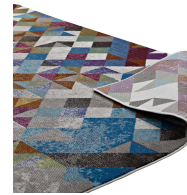

## Lavendula Triangle Mosaic 5X8 Area Rug

\$226.00

## Description

Make a sophisticated statement with the Lavendula Triangle Mosaic Area Rug. Patterned with an elegant geometric design, Lavendula is a durable machine-woven polypropylene rug. Complete with a durable rubber bottom, Lavendula enhances traditional and contemporary modern decors while outlasting everyday use. Featuring a colorful triangle design with a high density low pile weave and subtle distressed effect, this non-shedding area rug is a perfect addition to the living room, bedroom, entryway, kitchen, dining room or family room. Lavendula is a family-friendly stain resistant rug with easy maintenance. Vacuum regularly and spot clean with diluted soap or detergent as needed. Create a comfortable play area for kids and pets while protecting your floor from spills and heavy furniture with this carefree decor update for high traffic areas of your home. Set Includes: One - Lavendula Triangle Mosaic 5x8 Area Rug