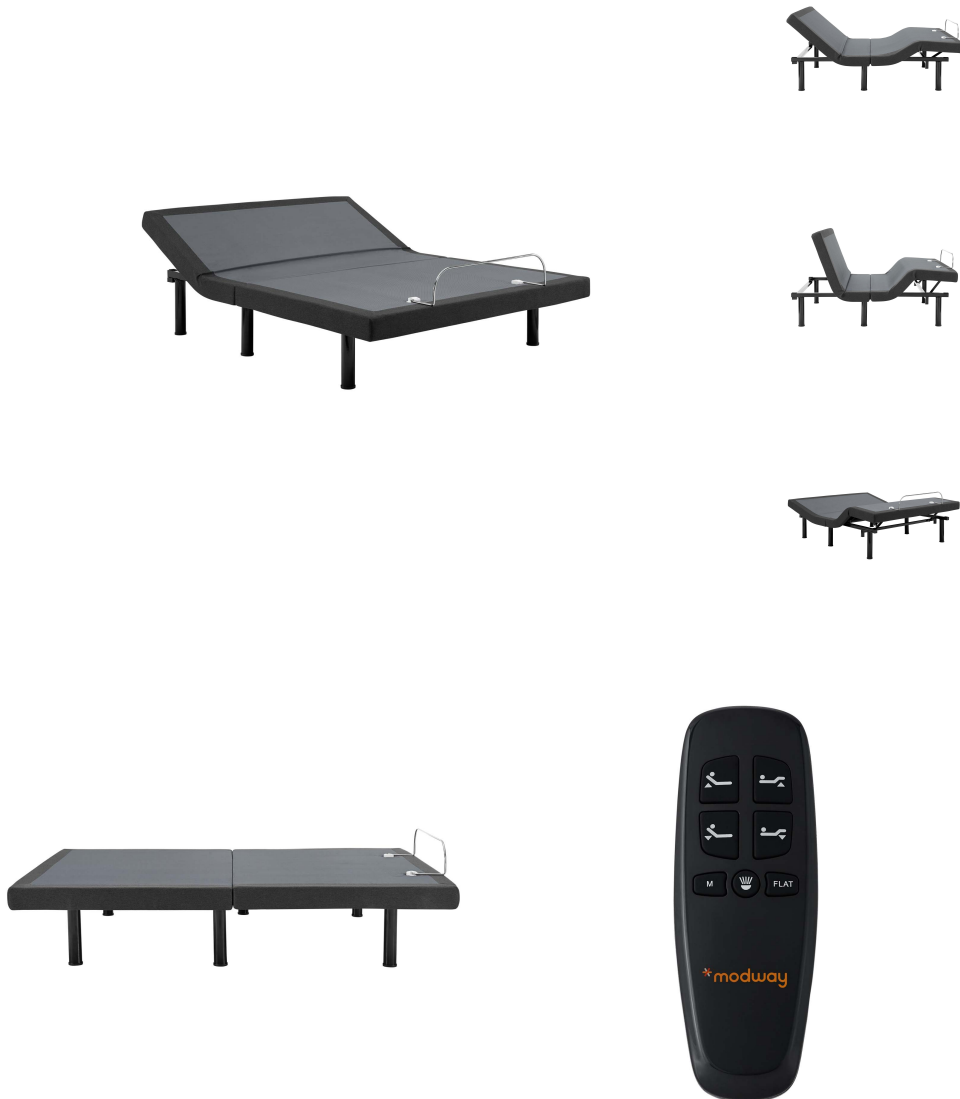

HONORMILL

NEED ASSISTANCE OR CUSTOM QUOTE? CALL: 212-560-5977 www.HONORMILL.com

Transform Adjustable Queen Wireless Remote Bed Base

\$1,340.00

Description

Revamp your master bedroom or guest suite with fully customizable sleep from the Transform Adjustable Queen Bed Base. This adjustable mattress foundation allows you to find your perfect position while watching TV, reading, sleeping, or just relaxing in bed. Complete with zero-gravity options, Transform will enable you to adjust head and foot elevations separately to best suit your needs. Included with this adjustable bed base is a wireless remote with programmable memory for your favorite option, and a one-touch lay-flat button for added convenience. Transition rests atop a black stainless steel bed frame with six sturdy steel legs and non-marking foot caps. Featuring a mattress foundation that eliminates the need for a box spring, Transition makes it easy to achieve your ideal sleep and comfort. This queen bed frame is ideal for memory foam, air, and latex mattress types. Fits inside most queen bed frames. Bed Weight Capacity: 750 lbs. Set Includes: One - Transform Adjustable Queen Wireless Remote Bed Base

Additional Information

SKU	SMODC17807
Dimensions	Overall Product Dimensions: 79.5"L x 59.5"W x 14.5 - 21"H