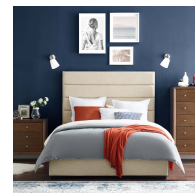

HONORMILL

NEED ASSISTANCE OR CUSTOM QUOTE? CALL: 212-560-5977 www.HONORMILL.com

Genevieve Queen Upholstered Fabric Platform Bed

\$781.00

Description

An elegant update to your bedroom decor, Genevieve imbues any guest bedroom or master suite with an elevated and tranquil style. Defined by a clean-lined, horizontal channel tufted headboard, this modern queen platform bed features soft fabric upholstery with padded headboard panels that transform your bedroom into the luxurious haven for a peaceful night of sleep. Genevieve comes with a wood slat support system that eliminates the need for a box spring and accommodates memory foam, spring, latex, and hybrid mattresses. Bed Weight Capacity: 800 lbs. Set Includes: One - Genevieve Queen Platform Bed

Additional Information

SKU	SMODC17715
Dimensions	Overall Product Dimensions: 87.5"L x 65"W x 61.5"H Headboard Dimensions: 3.5"L x 65"W x 61.5"H Footboard Dimensions: 3"L x 65"W x 14.5"H Side Rail Dimensions: 81"L x 2"W x 12"H