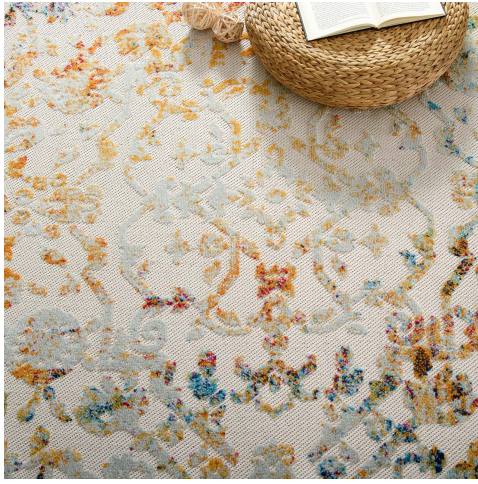

HONORMILL

NEED ASSISTANCE OR CUSTOM QUOTE? CALL: 212-560-5977 www.HONORMILL.com

Reflect Primrose Ornate Floral Lattice 5X8 Indoor/Outdoor Area Rug

\$140.00

Description

Make a sophisticated statement with the Primrose Vintage Ornate Floral Lattice Indoor and Outdoor Area Rug from the Reflect Collection. Patterned with an elegant vintage design, Primrose is a durable machine-woven polypropylene sisal rug. Featuring a distressed ornate floral lattice design with a low two-tier pile weave and gripping rubber bottom, this all-weather area rug is a perfect addition to the outdoor patio, porch, deck, or inside the house in the living room, bedroom, kitchen or dining room. Primrose is a pet and family-friendly, fade and stain resistant rug with easy maintenance. Hose down or vacuum periodically. Create a contemporary play area for kids and pets in high-traffic areas while protecting your floor from spills and heavy furniture with this carefree decor solution. Set Includes: One - Reflect Primrose Distressed Vintage Ornate Floral Lattice 5x8 Indoor and Outdoor Area Rug

Additional Information

SKU	SMODC18266
Dimensions	Overall Product Dimensions: 90.5"L x 63"W x 0.5"H