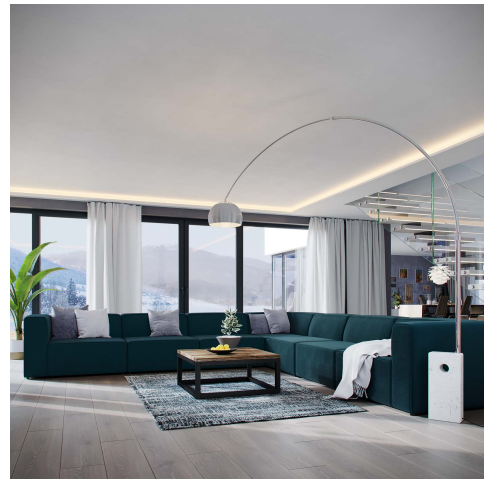

HONORMILL

NEED ASSISTANCE OR CUSTOM QUOTE? CALL: 212-560-5977 www.HONORMILL.com

Mingle 7 Piece Upholstered Fabric Sectional Sofa Set

\$4,740.00

Description

Kick back and relax with Mingle. Designed to wash away the hindrances that obstruct visual space, Mingle comes expansively designed with generous seating and dense foam padding that allows for just the right amount of give. Mingle easily positions according to the needs of the moment and features richly textured polyester with elegant piping and plastic legs for steady support. Host animated living or lounge room get-togethers with a modular sectional seating assortment perfect for contemporary modern decors. Set Includes: Four - Mingle Armless One - Left Facing Mingle Armchair One - Mingle Corner Sofa One - Right Facing Mingle Armchair

Additional Information

SKU	SMODC14442
Dimensions	Overall Product Dimensions: 149.5"L x 149.5"W x 27"H Seat Dimensions: 25"L x 34.5"W x 15.5"H Armrest Dimensions: 28.5"L x 9"W x 27"H Armrest Height from Seat: 12"H Backrest Dimensions: 8.5"L x 34.5"W x 12"H Base Dimensions: 37"L x 43.5"W Overall Corner Sofa Dimensions: 37"L x 37"W x 27"H