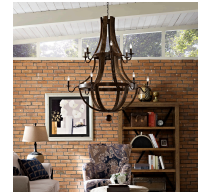

HONORMILL

NEED ASSISTANCE OR CUSTOM QUOTE? CALL: 212-560-5977 www.HONORMILL.com

Trebuchet Chandelier

\$2,634.00

Description

Propel your modern decor forward with the Trebuchet Chandelier. Inspired by medieval siege weaponry, Trebuchet is made of solid hardwood with a distressed effect that symbolizes the interplay between attrition and luminous victory. Constructed with a solid steel frame and adjustable steel chain, Trebuchet fits twelve bulbs and comes with a hanging steel ball that adds yet more vivacity to this momentum-filled piece. The Trebuchet Chandelier works well in rustic, ranch, industrial modern, and vintage modern dwellings. Set Includes: One - Trebuchet Chandelier

Additional Information

| | |
|------------|---|
| SKU | SMODC12612 |
| Dimensions | Overall Product Dimensions: 37.5"L x 37.5"W x 132"H Length of Cord: 63"H Ceiling Plate: 5.5"W x 3.5"H |