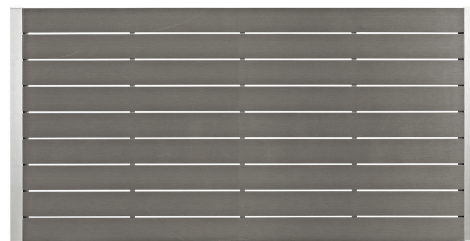

HONORMILL

NEED ASSISTANCE OR CUSTOM QUOTE? CALL: 212-560-5977 www.HONORMILL.com

Shore 5 Piece Outdoor Patio Aluminum Dining Set

\$1,698.00

Description

Enjoy your patio or backyard leisure time with the strong and durable Shore Outdoor Patio Dining Furniture Set. Made with an anodized brushed aluminum frame and non-marking black plastic foot caps, Shore Outdoor Dining set features tone-on-tone grays with wood accents on the paneling for a chic and minimalist look. The Shore Patio Dining collection complements your casual gatherings with a look and functionality that you can rely on. Set Includes: Four - Shore Dining Side Chair One - Shore Dining Table

Additional Information

SKU	SMODC13716
Dimensions	Overall Dining Table Dimensions: 71"L x 35.5"W x 30"H Underside of the Table: 28"H Thickness of Table Top: 1/2 - 2.5"H Base Dimensions: 71"L x 35.5"W Legs Width: 35.5"W Overall Dining Side Chair Dimensions: 18"L x 15.5"W x 35"H Seat Dimensions: 15.5"L x 15.5"W x 20"H Backrest Dimensions: 18"W x 14.5"H Base Dimensions: 20"L x 15"W Overall Product Dimensions: 107"L x 71.5"W x 35"H