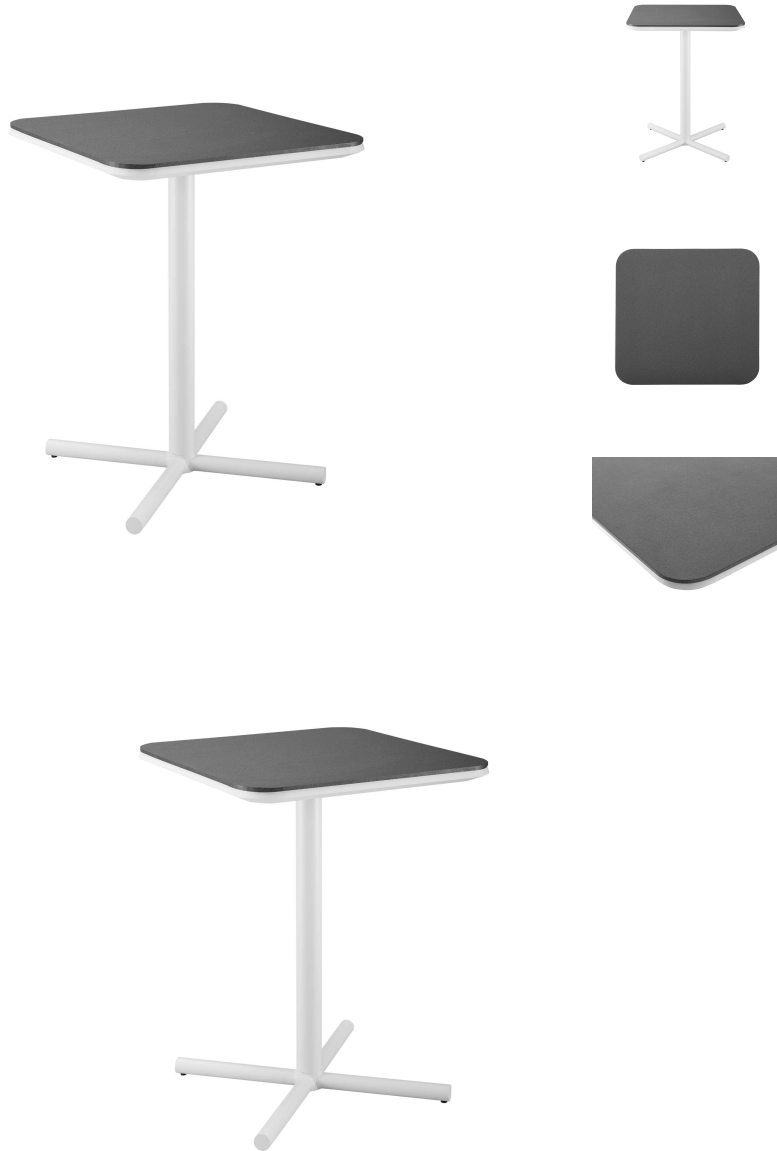

HONORMILL

NEED ASSISTANCE OR CUSTOM QUOTE? CALL: 212-560-5977 www.HONORMILL.com

Raleigh Outdoor Patio Aluminum Bar Table

\$0.00

Description

Enjoy the simplicity of a minimalist outdoor bar table. Raleigh captures attention with a streamlined design that will elevate your outdoor furniture decor. Sturdily constructed of powder-coated aluminum with a smooth scratch-resistant cement top, Raleigh is a sleek and stylish outdoor pub table that makes a beautiful addition to the patio, deck, porch or balcony. Includes foot caps to help protect flooring. Set Includes: One - Raleigh Bar Table

Additional Information

SKU	SMODC15886
Dimensions	Overall Product Dimensions: 33"L x 33"W x 42"H