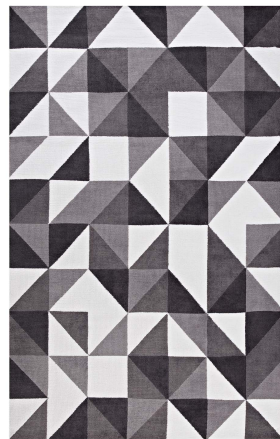

HONORMILL

NEED ASSISTANCE OR CUSTOM QUOTE? CALL: 212-560-5977 www.HONORMILL.com

Kahula Geometric Triangle Mosaic 5X8 Area Rug

\$241.00

Description

Make a sophisticated statement with the Kahula Geometric Triangle Mosaic Area Rug. Patterned with an elegant modern design, Kahula is a soft machine-woven polyester microfiber rug that offers wide-ranging support and an exquisitely plush and cozy feeling underfoot. Complete with a jute fabric bottom, Kahula enhances traditional and contemporary modern decors while outlasting everyday use. Featuring a stylish trellis design with a high density weave, this non-shedding area rug is the perfect addition to a living room, bedroom, entryway, kitchen, dining room, or family room. Kahula is a family-friendly stain resistant rug with easy maintenance. Vacuum regularly and spot clean with diluted soap or detergent as needed. Create a comfortable play area for kids and pets while protecting your floors with this carefree decor update for your home. Set Includes: One - Kahula Geometric Triangle Mosaic 5x8 Area Rug

Additional Information

SKU	SMODC17933
Dimensions	Overall Product Dimensions: 96"L x 60"W x 0.5"H