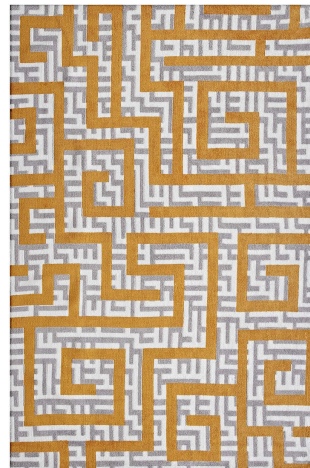

HONORMILL

NEED ASSISTANCE OR CUSTOM QUOTE? CALL: 212-560-5977 www.HONORMILL.com

Nahia Geometric Maze 5X8 Area Rug

\$241.00

Description

Make a sophisticated statement with the Nahia Geometric Maze Area Rug. Patterned with an elegant modern design, Nahia is a soft machine-woven polyester microfiber rug that offers wide-ranging support and an exquisitely plush and cozy feeling underfoot. Complete with a jute fabric bottom, Nahia enhances traditional and contemporary modern decors while outlasting everyday use. Featuring a stylish trellis design with a high density weave, this non-shedding area rug is the perfect addition to a living room, bedroom, entryway, kitchen, dining room, or family room. Nahia is a family-friendly stain resistant rug with easy maintenance. Vacuum regularly and spot clean with diluted soap or detergent as needed. Create a comfortable play area for kids and pets while protecting your floors with this carefree decor update for your home. Set Includes: One - Nahia Geometric Maze 5x8 Area Rug

Additional Information

SKU	SMODC17937
Dimensions	Overall Product Dimensions: 96"L x 60"W x 0.5"H