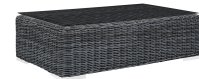

HONORMILL

NEED ASSISTANCE OR CUSTOM QUOTE? CALL: 212-560-5977 www.HONORMILL.com

Summon 5 Piece Outdoor Patio Sunbrella Sectional Set

\$5,190.00

Description

Experience the outdoors with exceptional comfort and quality. Summon Outdoor Patio Sectional Sofa set offers an exquisite two-tone synthetic rattan weave, plush all-weather cushions with industry-leading Sunbrella fabric, UV protection, and a sturdy powder-coated aluminum frame. Featuring an elegant modern look, Summon Patio Sectional Sofa Set is part of an avant-garde outdoor sectional series well-equipped for enhancing patio, backyard, or poolside gatherings. This installment of the series is an Outdoor Patio Furniture set with Coffee Table. Set Includes: One - Summon Rattan Outdoor Patio Coffee Table One - Summon Rattan Outdoor Patio Corner One - Summon Rattan Outdoor Patio Right Arm Chaise Two - Summon Rattan Outdoor Patio Armless Chairs

Additional Information

SKU	SMODC13499
Dimensions	Overall Product Dimensions: 120"L x 53"W x 25"H Overall Coffee Table Dimensions: 23.5"L x 43.5"W x 12"H Overall Armless Dimensions: 29"L x 35"W x 25"H Overall Corner Dimensions: 35"L x 35"W x 25"H Overall Right Arm Chaise Dimensions: 62.5"L x 35"W x 25"H