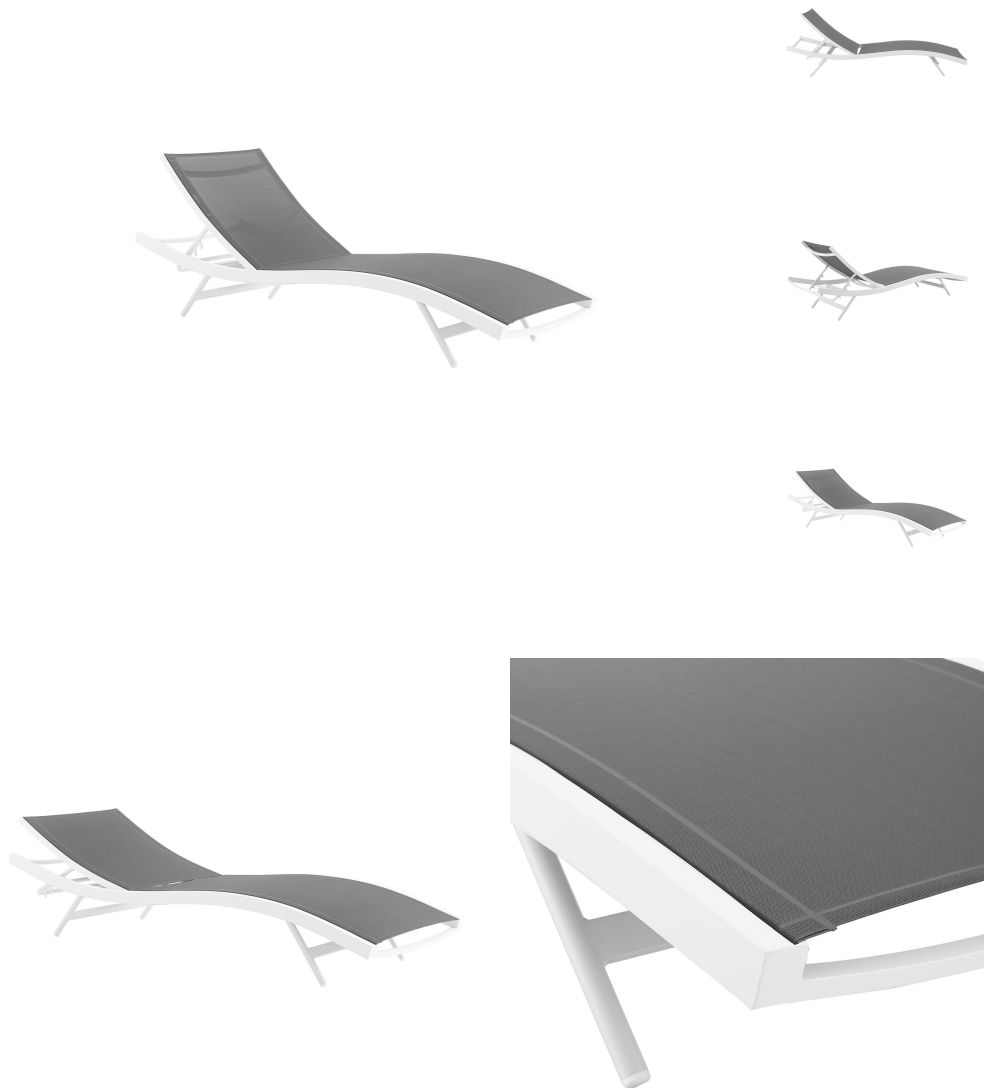

HONORMILL

NEED ASSISTANCE OR CUSTOM QUOTE? CALL: 212-560-5977 www.HONORMILL.com

Glimpse Outdoor Patio Mesh Chaise Lounge Chair

\$598.00

Description

Enjoy warm sunshine and serene relaxation with the Glimpse Outdoor Patio Chaise Lounge Chair. A contemporary update to your outdoor living space, Glimpse comes with a breathable Textilene mesh seat for ergonomic comfort and support, a long-lasting, powder-coated aluminum frame, and non-marking foot caps. Sit back and relax as you choose from four height adjustable recline positions. Perfect for the backyard, patio, or poolside, this outdoor lounge features sweeping lines, splayed legs, and a fresh, modern aesthetic. Chaise Lounge Weight Capacity: 331 lbs. Set Includes: One - Glimpse Chaise Lounge Chair

Additional Information

SKU	SMODC15230
Dimensions	Overall Product Dimensions: 78"L x 25"W x 32"H Lowest Seat Height: 15"H