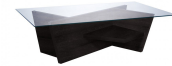

HONORMILL

NEED ASSISTANCE OR CUSTOM QUOTE? CALL: 212-560-5977 www.HONORMILL.com

Freeville | Anna Coffee Table

\$582.00

Description

Combining a tempered glass table top with a diagonal cross-style base, our Freeville coffee and side tables create a distinctly modern look for practical home living use. This rectangular coffee table is offered in two veneer finishes of walnut or wenge, with additional angled shelves on either side of the base. Requires assembly.

Additional Information

SKU	S125455
Dimensions	H14" x W47" x D27.5" Shelves: D13.5" x W12" front and W16" back
Designer Brand	HONORMILL