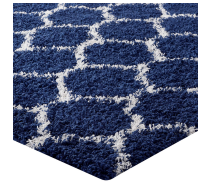

HONORMILL

NEED ASSISTANCE OR CUSTOM QUOTE? CALL: 212-560-5977 www.HONORMILL.com

Solvea Moroccan Trellis 8X10 Shag Area Rug

\$328.00

Description

Make a sophisticated statement with the Solvea Moroccan Trellis Shag Area Rug. Patterned with an elegant lattice design, Solvea is a durable machine-woven polypropylene rug. Complete with a jute bottom, Solvea enhances traditional and contemporary modern decors while outlasting everyday use. Featuring a stylish trellis design with a shag high pile weave of approximately two inches, this non-shedding, high density area rug is a perfect addition to the living room, bedroom, or family room. Vacuum regularly and spot clean with diluted soap or detergent as needed. Create a comfortable play area for kids and pets while protecting your floor from spills and heavy furniture with this carefree decor update for your home. Set Includes: One - Solvea Moroccan Trellis 8x10 Shag Area Rug

Additional Information

| | |
|------------|--|
| SKU | SMODC18126 |
| Dimensions | Overall Product Dimensions: 120"L x 96.5"W x 2"H |