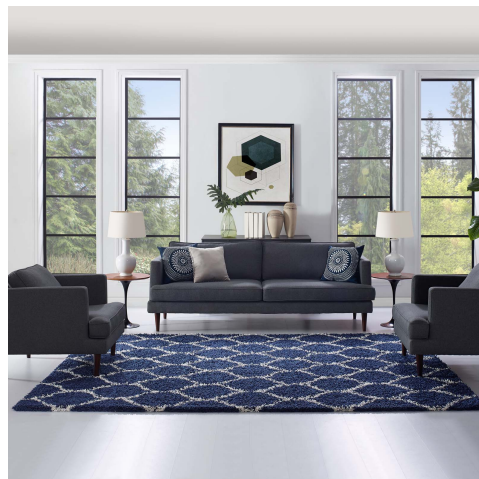

HONORMILL

NEED ASSISTANCE OR CUSTOM QUOTE? CALL: 212-560-5977 www.HONORMILL.com

Solvea Moroccan Trellis 8X10 Shag Area Rug

\$328.00

Description

Make a sophisticated statement with the Solvea Moroccan Trellis Shag Area Rug. Patterned with an elegant lattice design, Solvea is a durable machine-woven polypropylene rug. Complete with a jute bottom, Solvea enhances traditional and contemporary modern decors while outlasting everyday use. Featuring a stylish trellis design with a shag high pile weave of approximately two inches, this non-shedding, high density area rug is a perfect addition to the living room, bedroom, or family room. Vacuum regularly and spot clean with diluted soap or detergent as needed. Create a comfortable play area for kids and pets while protecting your floor from spills and heavy furniture with this carefree decor update for your home. Set Includes: One - Solvea Moroccan Trellis 8x10 Shag Area Rug

Additional Information

| | |
|------------|--|
| SKU | SMODC18126 |
| Dimensions | Overall Product Dimensions: 120"L x 96.5"W x 2"H |