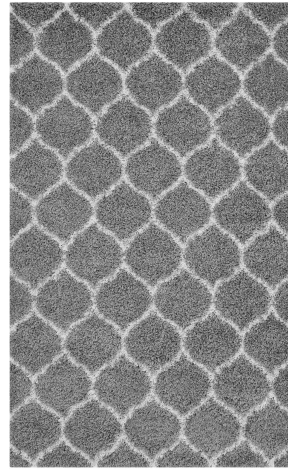

HONORMILL

NEED ASSISTANCE OR CUSTOM QUOTE? CALL: 212-560-5977 www.HONORMILL.com

Solvea Moroccan Trellis 8X10 Shag Area Rug

\$328.00

Description

Make a sophisticated statement with the Solvea Moroccan Trellis Shag Area Rug. Patterned with an elegant lattice design, Solvea is a durable machine-woven polypropylene rug. Complete with a jute bottom, Solvea enhances traditional and contemporary modern decors while outlasting everyday use. Featuring a stylish trellis design with a shag high pile weave of approximately two inches, this non-shedding, high density area rug is a perfect addition to the living room, bedroom, or family room. Vacuum regularly and spot clean with diluted soap or detergent as needed. Create a comfortable play area for kids and pets while protecting your floor from spills and heavy furniture with this carefree decor update for your home. Set Includes: One - Solvea Moroccan Trellis 8x10 Shag Area Rug

Additional Information

| | |
|------------|--|
| SKU | SMODC18126 |
| Dimensions | Overall Product Dimensions: 120"L x 96.5"W x 2"H |