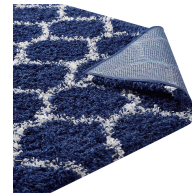

HONORMILL

NEED ASSISTANCE OR CUSTOM QUOTE? CALL: 212-560-5977 www.HONORMILL.com

Solvea Moroccan Trellis 8X10 Shag Area Rug

\$328.00

Description

Make a sophisticated statement with the Solvea Moroccan Trellis Shag Area Rug. Patterned with an elegant lattice design, Solvea is a durable machine-woven polypropylene rug. Complete with a jute bottom, Solvea enhances traditional and contemporary modern decors while outlasting everyday use. Featuring a stylish trellis design with a shag high pile weave of approximately two inches, this non-shedding, high density area rug is a perfect addition to the living room, bedroom, or family room. Vacuum regularly and spot clean with diluted soap or detergent as needed. Create a comfortable play area for kids and pets while protecting your floor from spills and heavy furniture with this carefree decor update for your home. Set Includes: One - Solvea Moroccan Trellis 8x10 Shag Area Rug

Additional Information

| | |
|------------|--|
| SKU | SMODC18126 |
| Dimensions | Overall Product Dimensions: 120"L x 96.5"W x 2"H |