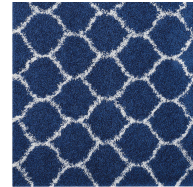

HONORMILL

NEED ASSISTANCE OR CUSTOM QUOTE? CALL: 212-560-5977 www.HONORMILL.com

Solvea Moroccan Trellis 8X10 Shag Area Rug

\$328.00

Description

Make a sophisticated statement with the Solvea Moroccan Trellis Shag Area Rug. Patterned with an elegant lattice design, Solvea is a durable machine-woven polypropylene rug. Complete with a jute bottom, Solvea enhances traditional and contemporary modern decors while outlasting everyday use. Featuring a stylish trellis design with a shag high pile weave of approximately two inches, this non-shedding, high density area rug is a perfect addition to the living room, bedroom, or family room. Vacuum regularly and spot clean with diluted soap or detergent as needed. Create a comfortable play area for kids and pets while protecting your floor from spills and heavy furniture with this carefree decor update for your home. Set Includes: One - Solvea Moroccan Trellis 8x10 Shag Area Rug

Additional Information

| | |
|------------|--|
| SKU | SMODC18126 |
| Dimensions | Overall Product Dimensions: 120"L x 96.5"W x 2"H |