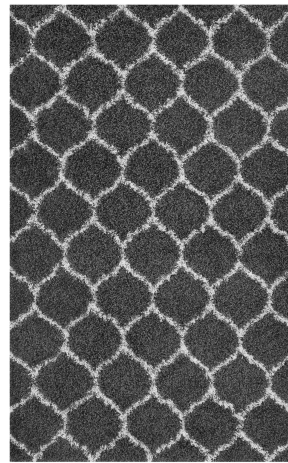

HONORMILL

NEED ASSISTANCE OR CUSTOM QUOTE? CALL: 212-560-5977 www.HONORMILL.com

Solvea Moroccan Trellis 8X10 Shag Area Rug

\$328.00

Description

Make a sophisticated statement with the Solvea Moroccan Trellis Shag Area Rug. Patterned with an elegant lattice design, Solvea is a durable machine-woven polypropylene rug. Complete with a jute bottom, Solvea enhances traditional and contemporary modern decors while outlasting everyday use. Featuring a stylish trellis design with a shag high pile weave of approximately two inches, this non-shedding, high density area rug is a perfect addition to the living room, bedroom, or family room. Vacuum regularly and spot clean with diluted soap or detergent as needed. Create a comfortable play area for kids and pets while protecting your floor from spills and heavy furniture with this carefree decor update for your home. Set Includes: One - Solvea Moroccan Trellis 8x10 Shag Area Rug

Additional Information

| | |
|------------|--|
| SKU | SMODC18126 |
| Dimensions | Overall Product Dimensions: 120"L x 96.5"W x 2"H |