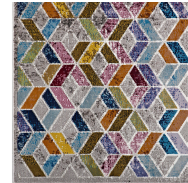

## Laleh Geometric Mosaic 4X6 Area Rug

\$133.00

## Description

Make a sophisticated statement with the Laleh Geometric Mosaic Area Rug. Patterned with an elegant modern design, Laleh is a durable machine-woven polypropylene rug. Complete with a durable rubber bottom, Laleh enhances traditional and contemporary modern decors while outlasting everyday use. Featuring a colorful tessellated design with a high density low pile weave and subtle distressed effect, this non-shedding area rug is a perfect addition to the living room, bedroom, entryway, kitchen, dining room or family room. Laleh is a family-friendly stain resistant rug with easy maintenance. Vacuum regularly and spot clean with diluted soap or detergent as needed. Create a comfortable play area for kids and pets while protecting your floor from spills and heavy furniture with this carefree decor update for high traffic areas of your home. Set Includes: One - Laleh Geometric Mosaic 4x6 Area Rug