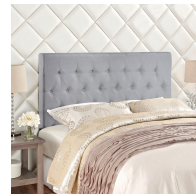

### Description

Deep tufted buttons patterned in a dazzling array adorn the Modway Clique Button Tufted Linen Fabric Upholstered Full Headboard. Clique Full Headboard adds depth and elegance to a decor built on an uncomplicated style of fine lines and carefully implemented design elements. Clique is made from fiberboard, solid wood, and soft linen fabric upholstery for a construction that is both lightweight and long-lasting. Introduce Clique headboard for Full beds to your contemporary bedroom for restful nights supported by a collaborative design. Set Includes: One - Clique Queen Headboard

Additional Information

SKU	SMODC16760
Dimensions	Overall Product Dimensions: 51.5"L x 56.5"W x 3"H Bedframe Mounting Location: 4.5 - 8.5"H Mounting Location A - Height to Top of Headboard: 51.5"H Mounting Location A - Height to Bottom of Headboard: 25"H Mounting Location B - Height to Top of Headboard: 49"H Mounting Location B - Height to Bottom of Headboard: 22.5"H Mounting Location C - Height to Top of Headboard: 46.5"H Mounting Location C - Height to Bottom of Headboard: 20"H Mounting Location D - Height to Top of Headboard: 44"H Mounting Location D - Height to Bottom of Headboard: 17"H