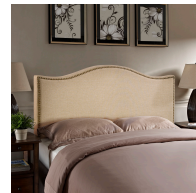

## Curl Queen Nailhead Upholstered Headboard

\$249.00

## Description

Wavy lines and a welcoming design make the Curl Queen Headboard a selection of elegance. Upholstered in fine linen fabric with a fashionable nail button trim, Curl Queen Headboard shows off the best of modern design with a fluid style that speaks volumes. Made from particle board with solid wood poles, Curl makes it easy to curl up to while pleasantly supported by this perfect centerpiece for most queen beds. Set Includes: One - Curl Nailhead Trim Headboard

## Additional Information

SKU	SMODC16761
Dimensions	<p>Overall Product Dimensions: 3"L x 62.5"W x 51.5"H            Bedframe Mounting Location: 4.5 - 8.5"H            Mounting Location A - Height to Top of Headboard: 51.5"H            Mounting Location A - Height to Bottom of Headboard: 25"H            Mounting Location B - Height to Top of Headboard: 49"H            Mounting Location B - Height to Bottom of Headboard: 22.5"H            Mounting Location C - Height to Top of Headboard: 46.5"H            Mounting Location C - Height to Bottom of Headboard: 20"H            Mounting Location D - Height to Top of Headboard: 44"H            Mounting Location D - Height to Bottom of Headboard: 17"H</p>