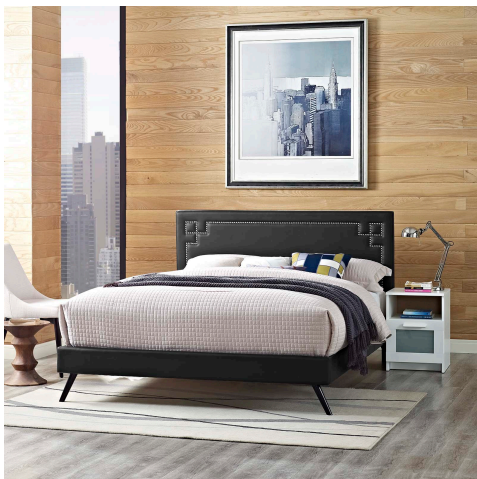

## Ruthie Full Vinyl Platform Bed With Round Splayed Legs

\$416.00

## Description

Accelerate your bedroom decor with the Ruthie Platform Bed. Made with a solid wood frame upholstered in vinyl, Ruthie features tapered wood legs, plastic foot glides, stylish headboard, and ten sturdy wood slats with a centered supporting bar and two support legs for enhanced stability. Due to the wooden slat support system, the use of a box spring is unnecessary. Ruthie supports memory foam mattresses such as our Aveline series. Perfect for mid-century modern, eclectic and contemporary bedrooms. Mattress not included. Assembly Required. Set Includes: One - Josie Full Headboard One - Loryn Full Bed Frame with Round Tapered Legs

## Additional Information

SKU	SMODC17496
Dimensions	Overall Product Dimensions: 80.5"L x 57.5"W x 47.5"H Long Board Dimensions: 76"L x 6"W x 1"H Short Board Dimensions: 75.5"L x 6"W x 2.5"H Overall Headboard Dimensions: 3"L x 57.5"W x 47.5"H