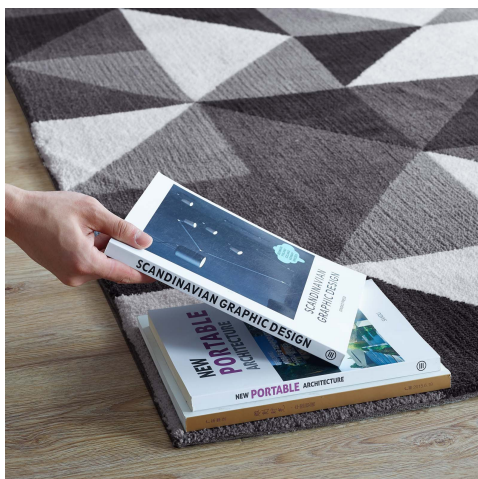

HONORMILL

NEED ASSISTANCE OR CUSTOM QUOTE? CALL: 212-560-5977 www.HONORMILL.com

Kahula Geometric Triangle Mosaic 8X10 Area Rug

\$497.00

Description

Make a sophisticated statement with the Kahula Geometric Triangle Mosaic Area Rug. Patterned with an elegant modern design, Kahula is a soft machine-woven polyester microfiber rug that offers wide-ranging support and an exquisitely plush and cozy feeling underfoot. Complete with a jute fabric bottom, Kahula enhances traditional and contemporary modern decors while outlasting everyday use. Featuring a stylish trellis design with a high density weave, this non-shedding area rug is the perfect addition to a living room, bedroom, entryway, kitchen, dining room, or family room. Kahula is a family-friendly stain resistant rug with easy maintenance. Vacuum regularly and spot clean with diluted soap or detergent as needed. Create a comfortable play area for kids and pets while protecting your floors with this carefree decor update for your home. Set Includes: One - Kahula Geometric Triangle Mosaic 8x10 Area Rug

Additional Information

SKU	SMODC17934
Dimensions	Overall Product Dimensions: 120"L x 96"W x 0.5"H