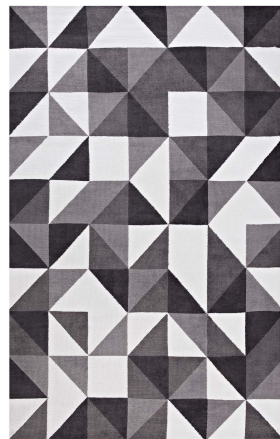

HONORMILL

NEED ASSISTANCE OR CUSTOM QUOTE? CALL: 212-560-5977 www.HONORMILL.com

Kahula Geometric Triangle Mosaic 8X10 Area Rug

\$497.00

Description

Make a sophisticated statement with the Kahula Geometric Triangle Mosaic Area Rug. Patterned with an elegant modern design, Kahula is a soft machine-woven polyester microfiber rug that offers wide-ranging support and an exquisitely plush and cozy feeling underfoot. Complete with a jute fabric bottom, Kahula enhances traditional and contemporary modern decors while outlasting everyday use. Featuring a stylish trellis design with a high density weave, this non-shedding area rug is the perfect addition to a living room, bedroom, entryway, kitchen, dining room, or family room. Kahula is a family-friendly stain resistant rug with easy maintenance. Vacuum regularly and spot clean with diluted soap or detergent as needed. Create a comfortable play area for kids and pets while protecting your floors with this carefree decor update for your home. Set Includes: One - Kahula Geometric Triangle Mosaic 8x10 Area Rug

Additional Information

SKU	SMODC17934
Dimensions	Overall Product Dimensions: 120"L x 96"W x 0.5"H