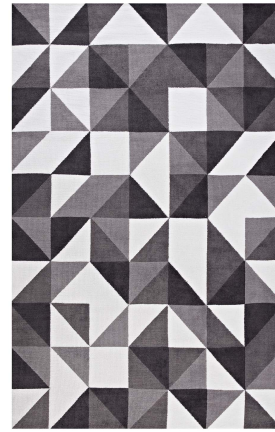

HONORMILL

NEED ASSISTANCE OR CUSTOM QUOTE? CALL: 212-560-5977 www.HONORMILL.com

Kahula Geometric Triangle Mosaic 8X10 Area Rug

\$497.00

Description

Make a sophisticated statement with the Kahula Geometric Triangle Mosaic Area Rug. Patterned with an elegant modern design, Kahula is a soft machine-woven polyester microfiber rug that offers wide-ranging support and an exquisitely plush and cozy feeling underfoot. Complete with a jute fabric bottom, Kahula enhances traditional and contemporary modern decors while outlasting everyday use. Featuring a stylish trellis design with a high density weave, this non-shedding area rug is the perfect addition to a living room, bedroom, entryway, kitchen, dining room, or family room. Kahula is a family-friendly stain resistant rug with easy maintenance. Vacuum regularly and spot clean with diluted soap or detergent as needed. Create a comfortable play area for kids and pets while protecting your floors with this carefree decor update for your home. Set Includes: One - Kahula Geometric Triangle Mosaic 8x10 Area Rug

Additional Information

SKU	SMODC17934
Dimensions	Overall Product Dimensions: 120"L x 96"W x 0.5"H