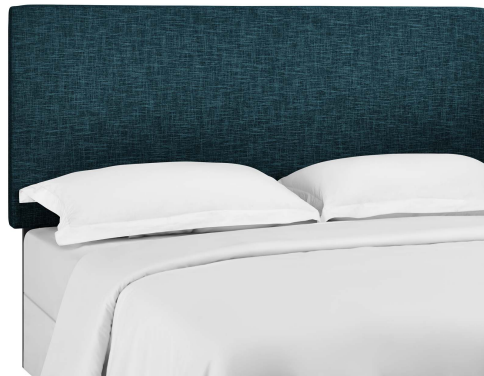

HONORMILL

NEED ASSISTANCE OR CUSTOM QUOTE? CALL: 212-560-5977 www.HONORMILL.com

Taylor King And California King Upholstered Linen Fabric Headboard

\$195.00

Description

Introduce quiet elegance with the Claire King and Cali / California King Headboard. Made of soft linen fabric upholstery covering a durable fiberboard and plywood frame, Claire comes with sturdy extra-wide black-stained wood post legs that fit either king or California king bed frames. Able to mount in three positions, enjoy cozy nights with this tall headboard that ranges from 46 - 54 inches in height. Featuring a fiberboard frame and dense foam padding for quality support while reading, conversing and reclining in bed, Claire makes a luxurious complement to the guest bedroom or master suite. Set Includes: One - Claire King and California King Headboard

Additional Information

SKU	SMODC17383
Dimensions	Overall Product Dimensions: 79.5"L x 3"W x 46 - 54"H Floor to Top of Headboard: 46 - 54"H Floor to Bottom of Headboard: 19.5 - 27.5"H