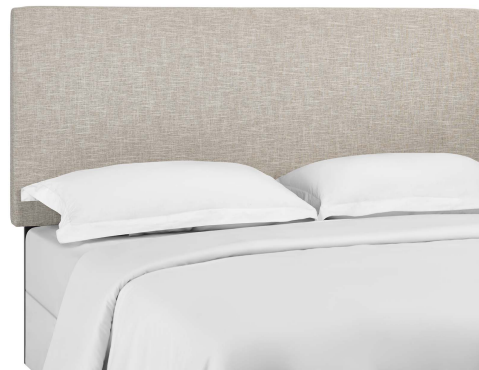

HONORMILL

NEED ASSISTANCE OR CUSTOM QUOTE? CALL: 212-560-5977 www.HONORMILL.com

Taylor King And California King Upholstered Linen Fabric Headboard

\$195.00

Description

Introduce quiet elegance with the Claire King and Cali / California King Headboard. Made of soft linen fabric upholstery covering a durable fiberboard and plywood frame, Claire comes with sturdy extra-wide black-stained wood post legs that fit either king or California king bed frames. Able to mount in three positions, enjoy cozy nights with this tall headboard that ranges from 46 - 54 inches in height. Featuring a fiberboard frame and dense foam padding for quality support while reading, conversing and reclining in bed, Claire makes a luxurious complement to the guest bedroom or master suite. Set Includes: One - Claire King and California King Headboard

Additional Information

SKU	SMODC17383
Dimensions	Overall Product Dimensions: 79.5"L x 3"W x 46 - 54"H Floor to Top of Headboard: 46 - 54"H Floor to Bottom of Headboard: 19.5 - 27.5"H