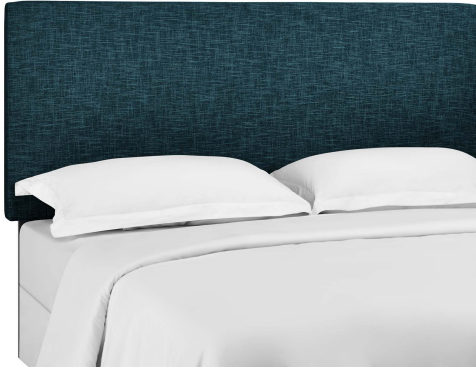

HONORMILL

NEED ASSISTANCE OR CUSTOM QUOTE? CALL: 212-560-5977 www.HONORMILL.com

Taylor King And California King Upholstered Linen Fabric Headboard

\$195.00

Description

Introduce quiet elegance with the Claire King and Cali / California King Headboard. Made of soft linen fabric upholstery covering a durable fiberboard and plywood frame, Claire comes with sturdy extra-wide black-stained wood post legs that fit either king or California king bed frames. Able to mount in three positions, enjoy cozy nights with this tall headboard that ranges from 46 - 54 inches in height. Featuring a fiberboard frame and dense foam padding for quality support while reading, conversing and reclining in bed, Claire makes a luxurious complement to the guest bedroom or master suite. Set Includes: One - Claire King and California King Headboard

Additional Information

SKU	SMODC17383
Dimensions	Overall Product Dimensions: 79.5"L x 3"W x 46 - 54"H Floor to Top of Headboard: 46 - 54"H Floor to Bottom of Headboard: 19.5 - 27.5"H