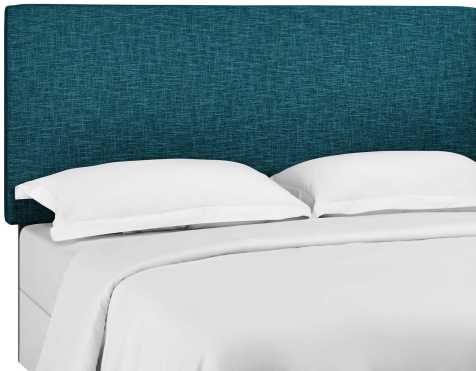

HONORMILL

NEED ASSISTANCE OR CUSTOM QUOTE? CALL: 212-560-5977 www.HONORMILL.com

Taylor King And California King Upholstered Linen Fabric Headboard

\$195.00

Description

Introduce quiet elegance with the Claire King and Cali / California King Headboard. Made of soft linen fabric upholstery covering a durable fiberboard and plywood frame, Claire comes with sturdy extra-wide black-stained wood post legs that fit either king or California king bed frames. Able to mount in three positions, enjoy cozy nights with this tall headboard that ranges from 46 - 54 inches in height. Featuring a fiberboard frame and dense foam padding for quality support while reading, conversing and reclining in bed, Claire makes a luxurious complement to the guest bedroom or master suite. Set Includes: One - Claire King and California King Headboard

Additional Information

SKU	SMODC17383
Dimensions	Overall Product Dimensions: 79.5"L x 3"W x 46 - 54"H Floor to Top of Headboard: 46 - 54"H Floor to Bottom of Headboard: 19.5 - 27.5"H