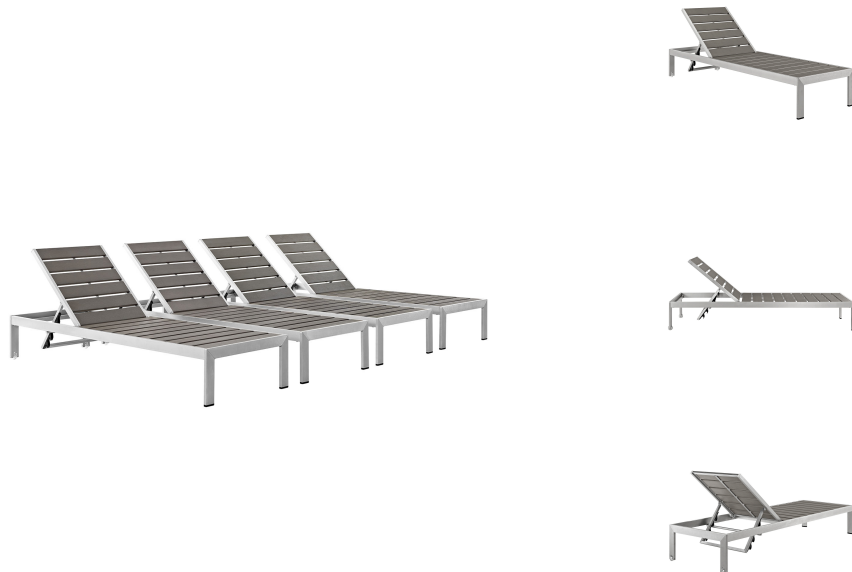

HONORMILL

NEED ASSISTANCE OR CUSTOM QUOTE? CALL: 212-560-5977 www.HONORMILL.com

Shore Chaise Outdoor Patio Aluminum Set Of 4

\$2,184.00

Description

Maintain clean lines with the Shore Outdoor Patio Chaise Lounge Chair set. Strong and durable, relax as you choose from four available recline positions or sunbathe while lying flush. Made with an anodized brushed aluminum frame and tone-on-tone grays, Shore Outdoor Sun Lounger is a breeze to assemble, comes with clear wheels for easy mobility on the top end, and non-marking black plastic foot caps under the bottom two support legs. Chic and minimalist, the Shore Patio Chaise Lounge Chair is a piece built to last with the comfort and versatility you've been looking for in an outdoor lounger. Set Includes: Four - Shore Chaise

Additional Information

SKU	SMODC13690
Dimensions	Overall Product Dimensions: 76"L x 25"W x 12"H Overall Chaise Dimensions: 76"L x 25"W x 12"H Chair Height: 12 - 22"H Seat Height: 12"H Backrest Height: 10"H