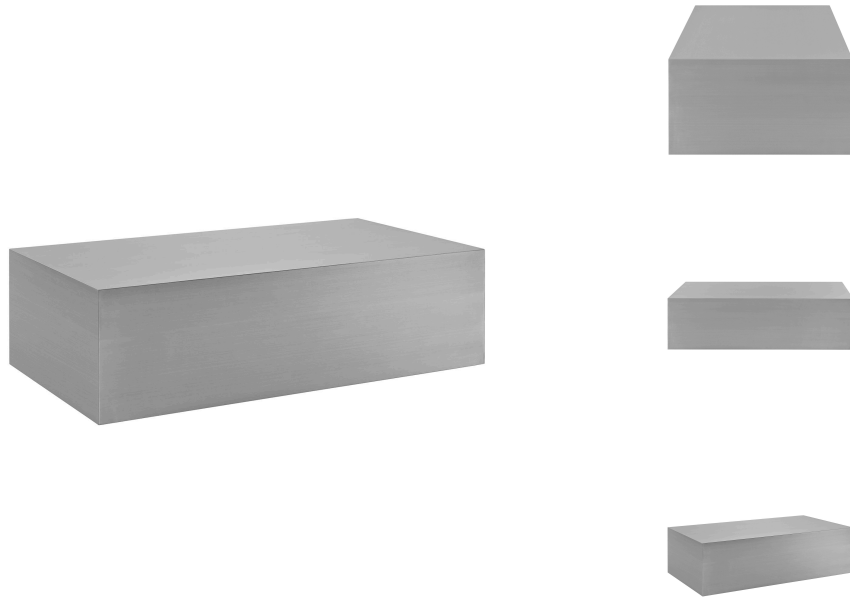

HONORMILL

NEED ASSISTANCE OR CUSTOM QUOTE? CALL: 212-560-5977 www.HONORMILL.com

Cast Stainless Steel Coffee Table

\$1,163.00

Description

Forge a molten form molded out of modernity. The Cast Coffee Table is comprised of brushed stainless steel sheets and skillfully welded into one seamless design. Center your visual space with a piece that delivers an inherently pleasing aesthetic. Perfect for contemporary living rooms and lounge spaces Set Includes: One - Cast Coffee Table

Additional Information

SKU	SMODC12601
Dimensions	Overall Product Dimensions: 54.5"L x 28"W x 15"H