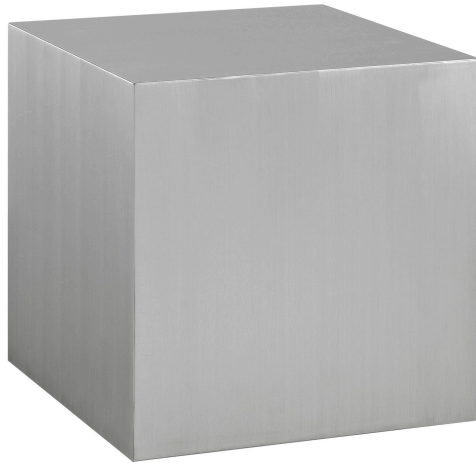

HONORMILL

NEED ASSISTANCE OR CUSTOM QUOTE? CALL: 212-560-5977 www.HONORMILL.com

Cast Stainless Steel Side Table

\$540.00

Description

Forge a molten form molded out of modernity. The Cast Side Table is comprised of brushed stainless steel sheets and skillfully welded into one seamless design. Center your visual space with a piece that delivers an inherently pleasing aesthetic. Perfect for contemporary living rooms and lounge spaces. Set Includes: One - Cast Side Table

Additional Information

SKU	SMODC12600
Dimensions	Overall Product Dimensions: 19.5"L x 19.5"W x 19.5"H