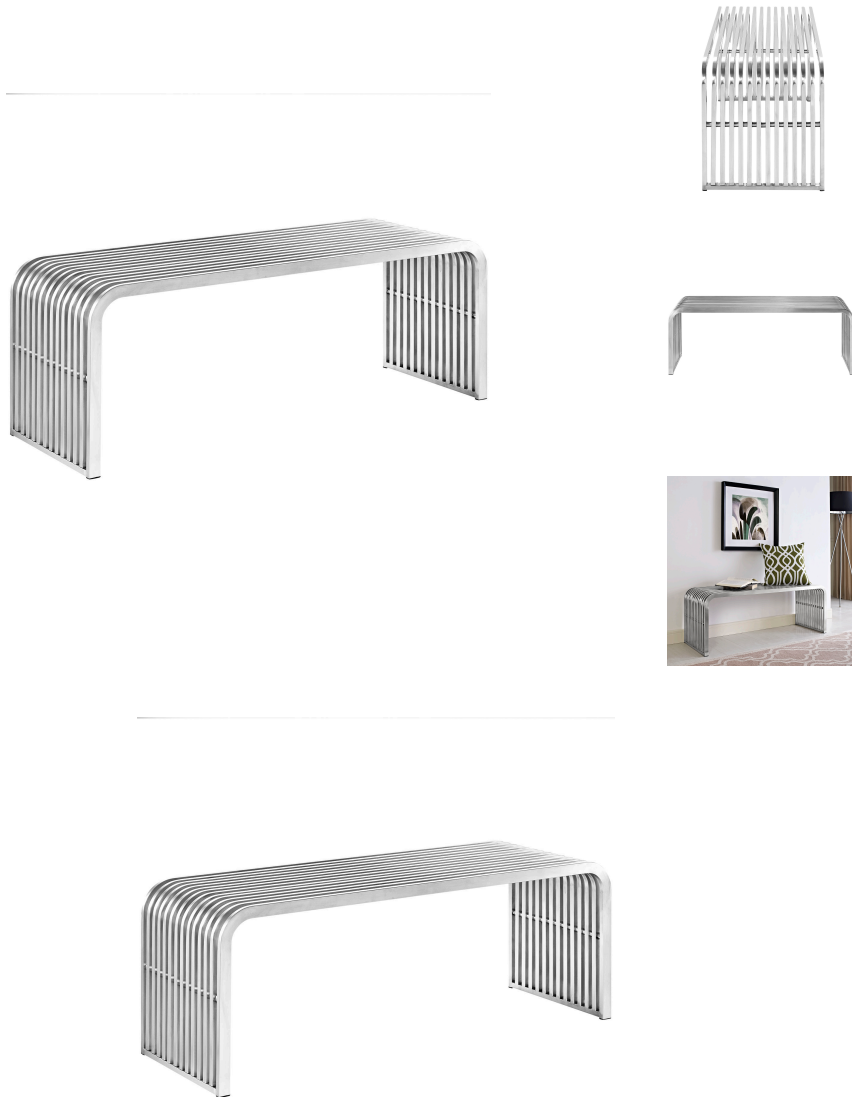

HONORMILL

NEED ASSISTANCE OR CUSTOM QUOTE? CALL: 212-560-5977 www.HONORMILL.com

Pipe 47" Stainless Steel Bench

\$561.00

Description

Expedite your decor with the Pipe Bench. Intended to convey the fluidity of progress, Pipe is comprised of fourteen continuous polished steel tubes with a side beam for support. Not one of equivocating, Pipe is a decisively modern piece that works well in contemporary living rooms, bedrooms, lounge spaces, and hallway areas. Set Includes: 1 - Pipe Bench

Additional Information

SKU	SMODC12604
Dimensions	Overall Product Dimensions: 15.5"L x 46.5"W x 16.5"H Seating Area: 40"W x 16.5"H