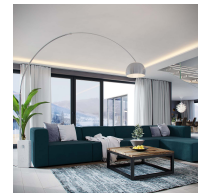

## Mingle 5 Piece Upholstered Fabric Sectional Sofa Set

\$3,252.00

## Description

Kick back and relax with Mingle. Designed to wash away the hindrances that obstruct visual space, Mingle comes expansively designed with generous seating and dense foam padding that allows for just the right amount of give. Mingle easily positions according to the needs of the moment and features richly textured polyester with elegant piping and plastic legs for steady support. Host animated living or lounge room get-togethers with a modular sectional seating assortment perfect for contemporary modern decors. Set Includes: One - Left Facing Mingle Armchair One - Mingle Ottoman One - Right Facing Mingle Armchair Two - Mingle Armless