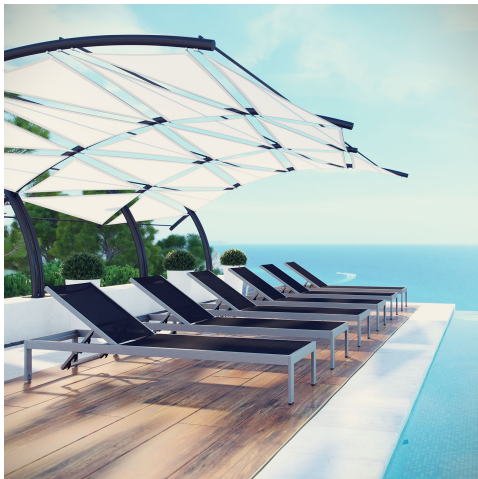

HONORMILL

NEED ASSISTANCE OR CUSTOM QUOTE? CALL: 212-560-5977 www.HONORMILL.com

Shore Chaise Outdoor Patio Aluminum Set Of 6

\$2,836.00

Description

Maintain clean lines with the Shore Outdoor Patio Chaise Lounge Set in Mesh. Strong and durable, relax as you choose from four available recline positions or sunbathe while lying flush on Shores breathable Textilene mesh. Made with an anodized brushed aluminum frame, Shore Patio Chaise Lounge Chair is a breeze to assemble, comes with clear wheels for easy mobility on the top end, and non-marking black plastic foot caps under the bottom two support legs. Chic and minimalist, the Shore Outdoor Sun Lounger in Mesh is a piece built to last with the comfort and versatility youve been looking for in an outdoor lounger. Set Includes: Six - Shore Chaise