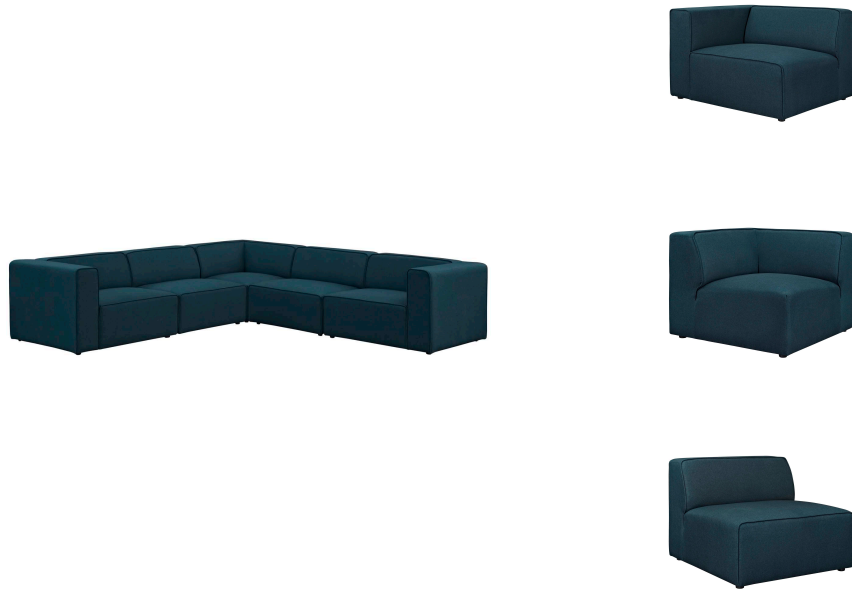

HONORMILL

NEED ASSISTANCE OR CUSTOM QUOTE? CALL: 212-560-5977 www.HONORMILL.com

Mingle 5 Piece Upholstered Fabric Sectional Sofa Set

\$3,461.00

Description

Kick back and relax with Mingle. Designed to wash away the hindrances that obstruct visual space, Mingle comes expansively designed with generous seating and dense foam padding that allows for just the right amount of give. Mingle easily positions according to the needs of the moment and features richly textured polyester with elegant piping and plastic legs for steady support. Host animated living or lounge room get-togethers with a modular sectional seating assortment perfect for contemporary modern decors. Set Includes: One - Left Facing Mingle Armchair One - Mingle Corner Sofa One - Right Facing Mingle Armchair Two - Mingle Armless

Additional Information

SKU	SMODC14438
Dimensions	Overall Product Dimensions: 115"L x 115"W x 27"H Seat Dimensions: 25"L x 34.5"W x 15.5"H Armrest Dimensions: 28.5"L x 9"W x 27"H Armrest Height from Seat: 12"H Backrest Dimensions: 8.5"L x 34.5"W x 12"H Base Dimensions: 37"L x 43.5"W Overall Corner Sofa Dimensions: 37"L x 37"W x 27"H