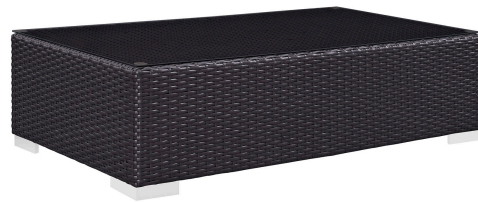

HONORMILL

NEED ASSISTANCE OR CUSTOM QUOTE? CALL: 212-560-5977 www.HONORMILL.com

Convene 3 Piece Outdoor Patio Sofa Set

\$2,024.00

Description

Gather stages of sensitivity with the Convene Outdoor Sectional series. Made with a synthetic rattan weave and a powder-coated aluminum frame, Convene is a versatile outdoor furniture set that shifts and combines according to the spontaneous needs of the moment. Outfitted with all-weather fabric cushions, leave a positive impression on friends and family while enhancing your patio, backyard, or poolside repast in this series of palpable distinction. This installment of the series is an Outdoor Patio Sectional Sofa Set. Set Includes: One - Convene Outdoor Patio Coffee Table One - Convene Outdoor Patio Fabric Ottoman One - Convene Outdoor Patio Sofa

Additional Information

SKU	SMODC12867
Dimensions	Overall Product Dimensions: 58.5"L x 77"W x 31"H Overall Sofa Dimensions: 88"L x 35.5"W x 25.5 - 33.5"H Seat Dimensions: 22.5"L x 17.5"H Armrest Height: 25.5"H Cushion Thickness: 5"H Seat Cushion Dimensions: 25"L x 28.5"W x 5"H Back Cushion Dimensions: 25"L x 15.5"H Overall Coffee Table Dimensions: 23.5"L x 43.5"W x 12"H Overall Ottoman Dimensions: 25"L x 25"W x 12 - 17.5"H Base Dimensions: 25"L x 25"W