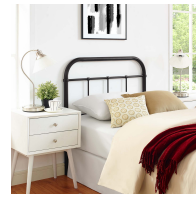

HONORMILL

NEED ASSISTANCE OR CUSTOM QUOTE? CALL: 212-560-5977 www.HONORMILL.com

Serena Twin Steel Headboard

\$91.00

Description

Imbue your room with the rustic grace of the Modway Serena Vintage Metal Twin Headboard. Complement modern farmhouse decor with solidly constructed vintage styled steel piping and sturdy frame. Serena Twin Headboard comes with a reinforced center ladder beam and non-marking foot caps, and comes designed with whispers of nostalgia and a fluid simplicity that effortlessly enhances modern farmhouse and cottage style decors. Set Includes: One - Serena Twin Steel Headboard

Additional Information

SKU	SMODC17111
Dimensions	Overall Product Dimensions: 38"L x 2"W x 40.5"H