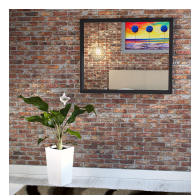

## Description

A vintage look and rich mid-century design adorn the Tracy bedroom dresser mirror. This finely crafted toffee brown stained piece is built with solid edging and craftsmanship techniques. The Tracy dresser mirror requires assembly and wipes clean with a dry cloth. Set Includes: One - Tracy Mirror