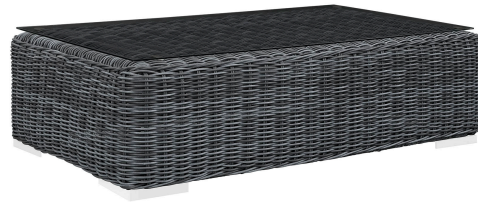

HONORMILL

NEED ASSISTANCE OR CUSTOM QUOTE? CALL: 212-560-5977 www.HONORMILL.com

Summon 7 Piece Outdoor Patio Sunbrella Sectional Set

\$6,442.00

Description

Experience the outdoors with exceptional comfort and quality. Summon Outdoor Patio Sectional Sofa set offers an exquisite two-tone synthetic rattan weave, plush all-weather cushions with industry-leading Sunbrella fabric, UV protection, and a sturdy powder-coated aluminum frame. Featuring an elegant modern look, Summon Patio Sectional Sofa Set is part of an avant-garde outdoor sectional series well-equipped for enhancing patio, backyard, or poolside gatherings. This installment of the series is an Outdoor Patio Furniture set with Coffee Table. Set Includes: One - Summon Rattan Outdoor Patio Armchair One - Summon Rattan Outdoor Patio Coffee Table Three - Summon Rattan Outdoor Patio Corners Two - Summon Rattan Outdoor Patio Armless Chairs

Additional Information

SKU	SMODC12280
Dimensions	Overall Product Dimensions: 175"L x 70"W x 25"H Overall Armchair Dimensions: 35"L x 35"W x 25"H Overall Coffee Table Dimensions: 23.5"L x 43.5"W x 12"H Overall Armless Dimensions: 29"L x 35"W x 25"H Overall Corner Dimensions: 35"L x 35"W x 25"H