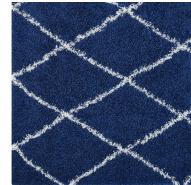

## Toryn Diamond Lattice 8X10 Shag Area Rug

\$328.00

## Description

Make a sophisticated statement with the Toryn Diamond Trellis Shag Area Rug. Patterned with an elegant lattice design, Toryn is a durable machine-woven polypropylene rug. Complete with a jute bottom, Toryn enhances traditional and contemporary modern decors while outlasting everyday use. Featuring a stylish trellis design with a shag high pile weave of approximately two inches, this non-shedding, high density area rug is a perfect addition to the living room, bedroom, or family room. Vacuum regularly and spot clean with diluted soap or detergent as needed. Create a comfortable play area for kids and pets while protecting your floor from spills and heavy furniture with this carefree decor update for your home. Set Includes: One - Toryn Diamond Lattice 8x10 Shag Area Rug