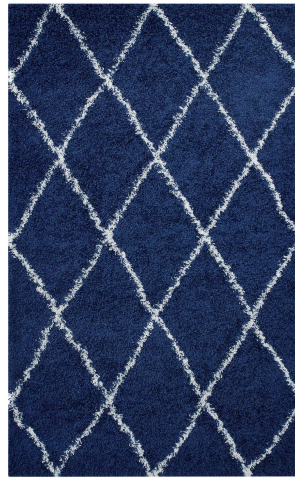

## Toryn Diamond Lattice 8X10 Shag Area Rug

\$328.00

## Description

Make a sophisticated statement with the Toryn Diamond Trellis Shag Area Rug. Patterned with an elegant lattice design, Toryn is a durable machine-woven polypropylene rug. Complete with a jute bottom, Toryn enhances traditional and contemporary modern decors while outlasting everyday use. Featuring a stylish trellis design with a shag high pile weave of approximately two inches, this non-shedding, high density area rug is a perfect addition to the living room, bedroom, or family room. Vacuum regularly and spot clean with diluted soap or detergent as needed. Create a comfortable play area for kids and pets while protecting your floor from spills and heavy furniture with this carefree decor update for your home. Set Includes: One - Toryn Diamond Lattice 8x10 Shag Area Rug

### Additional Information

SKU	SMODC18138
Dimensions	Overall Product Dimensions: 120"L x 96.5"W x 2"H