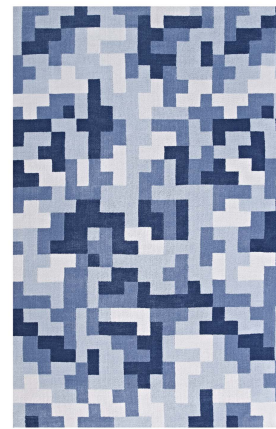

HONORMILL

NEED ASSISTANCE OR CUSTOM QUOTE? CALL: 212-560-5977 www.HONORMILL.com

Andela Interlocking Block Mosaic 5X8 Area Rug

\$241.00

Description

Make a sophisticated statement with the Andela Geometric Mosaic Area Rug. Patterned with an elegant modern design, Andela is a soft machine-woven polyester microfiber rug that offers wide-ranging support and an exquisitely plush and cozy feeling underfoot. Complete with a jute fabric bottom, Andela enhances traditional and contemporary modern decors while outlasting everyday use. Featuring a stylish trellis design with a high density weave, this non-shedding area rug is the perfect addition to a living room, bedroom, entryway, kitchen, dining room, or family room. Andela is a family-friendly stain resistant rug with easy maintenance. Vacuum regularly and spot clean with diluted soap or detergent as needed. Create a comfortable play area for kids and pets while protecting your floors with this carefree decor update for your home. Set Includes: One - Andela Interlocking Block Mosaic 5x8 Area Rug

Additional Information

SKU	SMODC17951
Dimensions	Overall Product Dimensions: 96"L x 60"W x 0.5"H