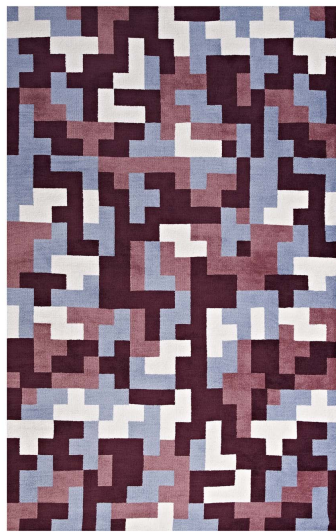

HONORMILL

NEED ASSISTANCE OR CUSTOM QUOTE? CALL: 212-560-5977 www.HONORMILL.com

Andela Interlocking Block Mosaic 5X8 Area Rug

\$241.00

Description

Make a sophisticated statement with the Andela Geometric Mosaic Area Rug. Patterned with an elegant modern design, Andela is a soft machine-woven polyester microfiber rug that offers wide-ranging support and an exquisitely plush and cozy feeling underfoot. Complete with a jute fabric bottom, Andela enhances traditional and contemporary modern decors while outlasting everyday use. Featuring a stylish trellis design with a high density weave, this non-shedding area rug is the perfect addition to a living room, bedroom, entryway, kitchen, dining room, or family room. Andela is a family-friendly stain resistant rug with easy maintenance. Vacuum regularly and spot clean with diluted soap or detergent as needed. Create a comfortable play area for kids and pets while protecting your floors with this carefree decor update for your home. Set Includes: One - Andela Interlocking Block Mosaic 5x8 Area Rug

Additional Information

SKU	SMODC17951
Dimensions	Overall Product Dimensions: 96"L x 60"W x 0.5"H