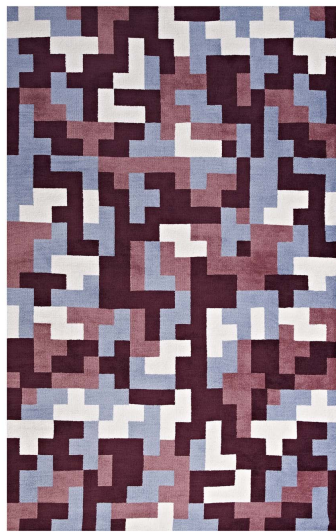

## Andela Interlocking Block Mosaic 8X10 Area Rug

\$497.00

## Description

Make a sophisticated statement with the Andela Geometric Mosaic Area Rug. Patterned with an elegant modern design, Andela is a soft machine-woven polyester microfiber rug that offers wide-ranging support and an exquisitely plush and cozy feeling underfoot. Complete with a jute fabric bottom, Andela enhances traditional and contemporary modern decors while outlasting everyday use. Featuring a stylish trellis design with a high density weave, this non-shedding area rug is the perfect addition to a living room, bedroom, entryway, kitchen, dining room, or family room. Andela is a family-friendly stain resistant rug with easy maintenance. Vacuum regularly and spot clean with diluted soap or detergent as needed. Create a comfortable play area for kids and pets while protecting your floors with this carefree decor update for your home. Set Includes: One - Andela Interlocking Block Mosaic 8x10 Area Rug