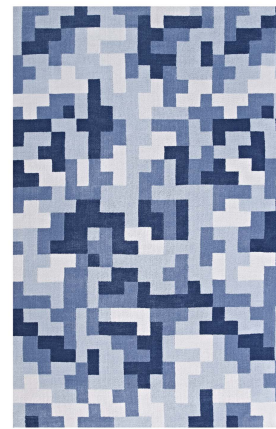

## Andela Interlocking Block Mosaic 8X10 Area Rug

\$497.00

## Description

Make a sophisticated statement with the Andela Geometric Mosaic Area Rug. Patterned with an elegant modern design, Andela is a soft machine-woven polyester microfiber rug that offers wide-ranging support and an exquisitely plush and cozy feeling underfoot. Complete with a jute fabric bottom, Andela enhances traditional and contemporary modern decors while outlasting everyday use. Featuring a stylish trellis design with a high density weave, this non-shedding area rug is the perfect addition to a living room, bedroom, entryway, kitchen, dining room, or family room. Andela is a family-friendly stain resistant rug with easy maintenance. Vacuum regularly and spot clean with diluted soap or detergent as needed. Create a comfortable play area for kids and pets while protecting your floors with this carefree decor update for your home. Set Includes: One - Andela Interlocking Block Mosaic 8x10 Area Rug