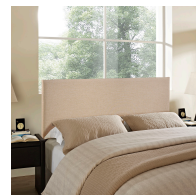

## Region Queen Upholstered Headboard

\$156.00

## Description

Enhance your bed of choice with a spaciouly designed Modway Region Linen Fabric Upholstered Queen Headboard. Region Queen Headboard captures the expansive moments of restful nights with an elegance that doesnt detract from the simplicity of the design. Made of particleboard with solid wood poles and fine linen fabric upholstery, rejoice with a contemporary design that admirably complements your contemporary decor and most queen beds. Set Includes: One - Region Queen Headboard

## Additional Information

SKU	SMODC16774
Dimensions	<p>Overall Product Dimensions: 3"L x 62"W x 48"H            Bedframe Mounting Location: 4.5 - 8.5"H            Mounting Location A - Height to Top of Headboard: 47.5"H Mounting Location A - Height to Bottom of Headboard: 25"H Mounting Location B - Height to Top of Headboard: 45"H Mounting Location B - Height to Bottom of Headboard: 22.5"H Mounting Location C - Height to Top of Headboard: 42.5"H Mounting Location C - Height to Bottom of Headboard: 20"H Mounting Location D - Height to Top of Headboard: 40"H Mounting Location D - Height to Bottom of Headboard: 17"H Headboard Dimensions: 2.5"L x 62"W x 22.75"H</p>