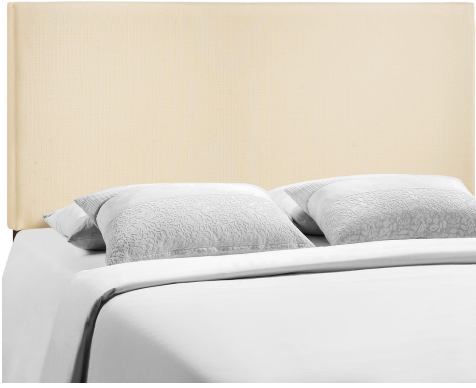

## Region Queen Upholstered Headboard

\$156.00

## Description

Enhance your bed of choice with a spaciouly designed Modway Region Linen Fabric Upholstered Queen Headboard. Region Queen Headboard captures the expansive moments of restful nights with an elegance that doesnt detract from the simplicity of the design. Made of particleboard with solid wood poles and fine linen fabric upholstery, rejoice with a contemporary design that admirably complements your contemporary decor and most queen beds. Set Includes: One - Region Queen Headboard

## Additional Information

SKU	SMODC16774
Dimensions	<p>Overall Product Dimensions: 3"L x 62"W x 48"H            Bedframe Mounting Location: 4.5 - 8.5"H            Mounting Location A - Height to Top of Headboard: 47.5"H Mounting Location A - Height to Bottom of Headboard: 25"H Mounting Location B - Height to Top of Headboard: 45"H Mounting Location B - Height to Bottom of Headboard: 22.5"H Mounting Location C - Height to Top of Headboard: 42.5"H Mounting Location C - Height to Bottom of Headboard: 20"H Mounting Location D - Height to Top of Headboard: 40"H Mounting Location D - Height to Bottom of Headboard: 17"H Headboard Dimensions: 2.5"L x 62"W x 22.75"H</p>