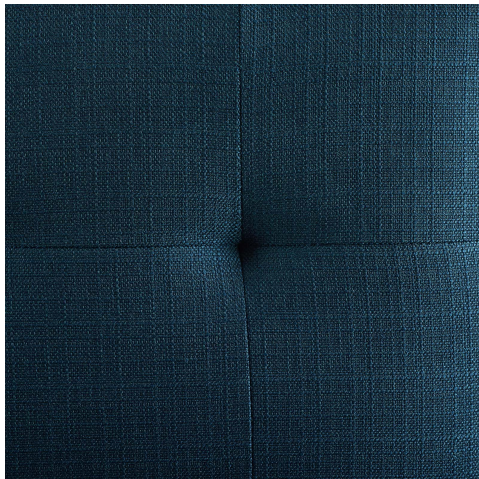

HONORMILL

NEED ASSISTANCE OR CUSTOM QUOTE? CALL: 212-560-5977 www.HONORMILL.com

Privy Gold Stainless Steel Upholstered Fabric Dining Accent Chair

\$279.00

Description

Maximize your dining room decor with Privy. A glam deco dining chair, Privy features soft polyester fabric upholstery for a streamlined modern look. This modern dining chair rests atop a sleek gold stainless steel geometric base that will elevate your dining experience. No assembly required. Chair Weight Capacity: 331 lbs. Set Includes: One - Privy Gold Stainless Steel Dining Accent Chair

Additional Information

SKU	SMODC16156
Dimensions	Overall Product Dimensions: 25.5"L x 19"W x 35.5"H Seat Dimensions: 19"L x 19"W x 18.5"H Backrest Dimensions: 3"L x 19"W x 17.5"H Cushion Thickness: 4.5"H