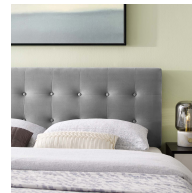

HONORMILL

NEED ASSISTANCE OR CUSTOM QUOTE? CALL: 212-560-5977 www.HONORMILL.com

Emily Queen Biscuit Tufted Performance Velvet Headboard

\$187.00

Description

Instill classic elegance and modern luxury with the Emily Queen Biscuit Tufted Performance Velvet Headboard. Emily features charming biscuit button tufting for plush vintage glamour and timeless appeal. An elegant centerpiece to the master bedroom or guest suite, this upholstered velvet headboard for queen bed frames provides a soft, stain-resistant update for premium comfort while relaxing, reading, or conversing in bed. Solidly constructed from plywood and fiberboard with dense foam padding, this queen size velvet headboard comes with five mounting positions that are height adjustable from 45" - 52.5". Set Includes: One - Emily Queen Biscuit Tufted Headboard

Additional Information

SKU	SMODC17822
Dimensions	Overall Product Dimensions: 3.5"L x 61.5"W x 22.5"H Floor to Top of Headboard: 45 - 52.5"H Floor to Bottom of Headboard: 23 - 30.5"H