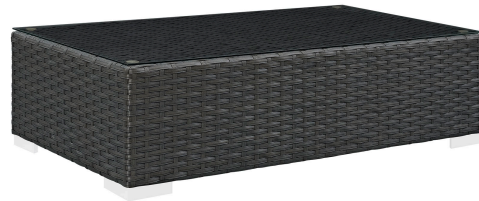

HONORMILL

NEED ASSISTANCE OR CUSTOM QUOTE? CALL: 212-560-5977 www.HONORMILL.com

Sojourn 10 Piece Outdoor Patio Sunbrella Sectional Set

\$6,489.00

Description

Outfit your patio with an imaginative Sojourn Outdoor Patio Furniture series. The Sojourn Patio Outdoor Collection offers a robust seating experience that easily rearranges according to usage. Outfitted with industry-leading Sunbrella fabric cushions, synthetic rattan weave, UV protection, powder-coated aluminum frame, immensely enjoy your outdoor time with an outdoor conversation set that enhances patio, backyard, or poolside areas. This installment of the series is an Outdoor Patio Furniture Set. Set Includes: One - Sojourn Rattan Outdoor Patio Coffee Table Three - Sojourn Rattan Outdoor Patio Armless Chairs Two - Sojourn Rattan Outdoor Patio Armchairs Two - Sojourn Rattan Outdoor Patio Corners Two - Sojourn Rattan Outdoor Patio Ottomans

Additional Information

SKU	SMODC12260
Dimensions	Overall Product Dimensions: 33.5"L x 29.5"W x 25"H Overall Armchair Dimensions: 35"L x 35"W x 25"H Overall Armless Dimensions: 29"L x 35"W x 25"H Overall Coffee Table Dimensions: 23.5"L x 43.5"W x 12"H Overall Corner Dimensions: 35"L x 35"W x 25"H Overall Ottoman Dimensions: 21.5"L x 26"W x 12"H