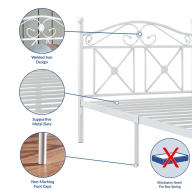

HONORMILL

NEED ASSISTANCE OR CUSTOM QUOTE? CALL: 212-560-5977 www.HONORMILL.com

Cottage Twin Bed

\$232.00

Description

Calming simplicity beams from the high gloss white finish of the Country Cottage Bed Frame. Upright metal posts topped with round ball finials add a quaint and relaxed look, while a peaceful header and footer have a latticework design that speaks serene. Set Includes: One - Country Cottage Iron Twin Bed Frame

Additional Information

SKU	SMODC16555
Dimensions	Overall Product Dimensions: 78.5"L x 39.5"W x 35.5"H Inner Size: 75.5"L x 38"W Bed Frame: 38"L x 38"W x 2"H Ball Diameter: 2"L x 2"W Round Tube: 1.5"L x 3/100"W Bed Side Frame: 1"L x 2"W x 3/100"H Flower Diameter: 2.5"L x 2.5"W Circular Pipe: 1/2"L