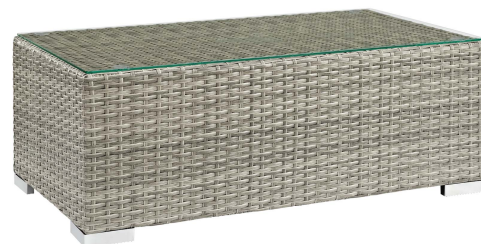

HONORMILL

NEED ASSISTANCE OR CUSTOM QUOTE? CALL: 212-560-5977 www.HONORMILL.com

Repose 7 Piece Outdoor Patio Sectional Set

\$2,459.00

Description

Enjoy the outdoors while benefiting from style and comfort. Repose offers a detailed tan and gray synthetic rattan weave with UV protection for eye-catching appeal and durability, plush 4 thick all-weather polyester cushions with contrasting color French piping, non-marking foot pads, and sturdy powder-coated aluminum framed seats and ottomans that support up to 331 pounds each. Subtle style defines the Repose outdoor sectional collection making it a natural choice for enhancing your patio, backyard, or poolside gatherings. Set Includes: Four - Repose Armless Chair One - Repose Coffee Table Two - Repose Corner

Additional Information

SKU	SMODC14734
Dimensions	Overall Product Dimensions: 117"L x 88.5"W x 34"H Overall Armless Chair Dimensions: 30"L x 28.5"W x 34"H Overall Coffee Table Dimensions: 19.5"L x 35.5"W x 13.5"H Overall Corner Dimensions: 30"L x 30"W x 34"H Cushion Dimensions: 28.5"L x 28.5"W x 4"H Floor to Top of Seat: 17.5"H