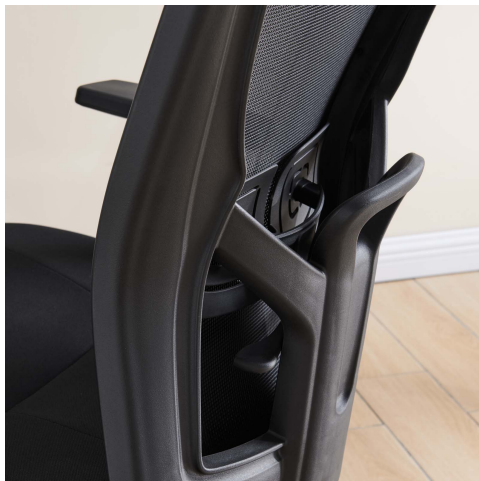

HONORMILL

NEED ASSISTANCE OR CUSTOM QUOTE? CALL: 212-560-5977 www.HONORMILL.com

Define Mesh Office Chair

\$281.00

Description

Claim productivity and creative energy with the Define Mesh Office Desk Chair. An expansive breathable mesh back provides organic comfort for your workspace and home office. Dense foam padding covered with durable fabric upholstery and a sturdy nylon base makes for a versatile office chair you can rely on and relax in. Define Desk Chair has adjustable armrests, lock tilt function, and height-adjustable mechanism for an ergonomic office chair that flows with your needs. Five rolling dual-wheel casters and 360-degree swivel rotation ensure a full range of motion with swift ease. Chair Weight Capacity: 331 lbs. Set Includes: One - Define Mesh Office Chair

Additional Information

SKU	SMODC16399
Dimensions	Overall Product Dimensions: 27"L x 22.5"W x 44.5"H Seat Dimensions: 21"L x 20.5"W x 21"H Armrest Dimensions: 9"L x 3.5"W x 27.5"H Backrest Dimensions: 20.5"W x 23"H