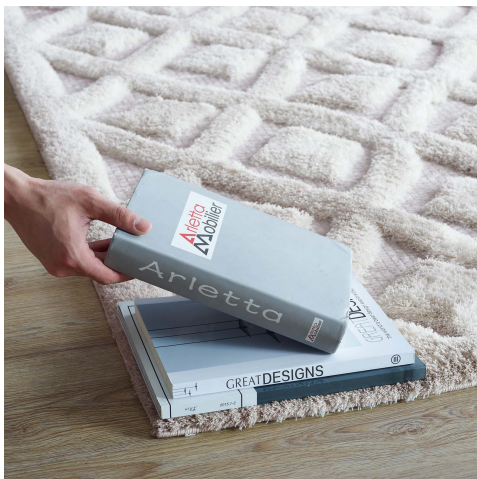

HONORMILL

NEED ASSISTANCE OR CUSTOM QUOTE? CALL: 212-560-5977 www.HONORMILL.com

Whimsical Morsel Abstract Diamond Lattice 5X8 Shag Area Rug

\$220.00

Description

Make a sophisticated statement with the Morsel Abstract Diamond Lattice Area Rug. Patterned with a fun modern design, Morsel is an exquisitely soft machine-woven polyester and chenille shag rug that offers wide-ranging plush support. Complete with a jute backing, distinctive two-tier pile, and a 1.18-inch shag design, Morsel enhances traditional and contemporary modern decors while outlasting everyday use. Featuring a lively diamond trellis pattern, this area rug with a high-density weave and cozy feel is a perfect addition to the living room, bedroom, or family room. Morsel is a family-friendly rug that provides a soft feeling underfoot. Vacuum regularly and spot clean with diluted soap or detergent as needed. Create a comfortable play area for kids and pets while protecting your floor from spills and heavy furniture with this carefree decor update for your home. Set Includes: One - Morsel Abstract Diamond Lattice 5x8 Shag Area Rug

Additional Information

SKU	SMODC18173
Dimensions	Overall Product Dimensions: 89.5"L x 63"W x 1"H