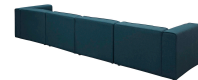

HONORMILL

NEED ASSISTANCE OR CUSTOM QUOTE? CALL: 212-560-5977 www.HONORMILL.com

Mingle 4 Piece Upholstered Fabric Sectional Sofa Set

\$2,766.00

Description

Kick back and relax with Mingle. Designed to wash away the hindrances that obstruct visual space, Mingle comes expansively designed with generous seating and dense foam padding that allows for just the right amount of give. Mingle easily positions according to the needs of the moment and features richly textured polyester with elegant piping and plastic legs for steady support. Host animated living or lounge room get-togethers with a modular sectional seating assortment perfect for contemporary modern decors. Set Includes: One - Left Facing Mingle Armchair One - Right Facing Mingle Armchair Two - Mingle Armless

Additional Information

| | |
|------------|---|
| SKU | SMODC14426 |
| Dimensions | Overall Product Dimensions: 37"L x 156"W x 27"H Seat Dimensions: 25"L x 34.5"W x 15.5"H Armrest Dimensions: 28.5"L x 9"W x 27"H Armrest Height from Seat: 12"H Backrest Dimensions: 8.5"L x 34.5"W x 12"H Base Dimensions: 37"L x 43.5"W |