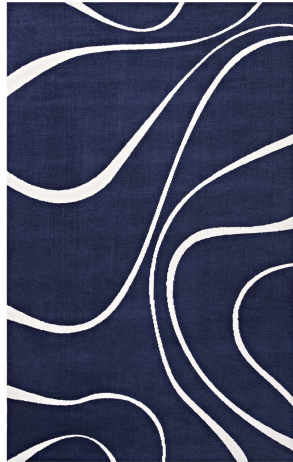

HONORMILL

NEED ASSISTANCE OR CUSTOM QUOTE? CALL: 212-560-5977 www.HONORMILL.com

Therese Abstract Swirl 5X8 Area Rug

\$241.00

Description

Make a sophisticated statement with the Therese Abstract Swirl Area Rug. Patterned with an elegant modern design, Therese is a soft machine-woven polyester microfiber rug that offers wide-ranging support and an exquisitely plush and cozy feeling underfoot. Complete with a jute fabric bottom, Therese enhances traditional and contemporary modern decors while outlasting everyday use. Featuring a stylish trellis design with a high density weave, this non-shedding area rug is the perfect addition to a living room, bedroom, entryway, kitchen, dining room, or family room. Therese is a family-friendly stain resistant rug with easy maintenance. Vacuum regularly and spot clean with diluted soap or detergent as needed. Create a comfortable play area for kids and pets while protecting your floors with this carefree decor update for your home. Set Includes: One - Therese Abstract Swirl 5x8 Area Rug

Additional Information

SKU	SMODC17905
Dimensions	Overall Product Dimensions: 96"L x 60"W x 0.5"H