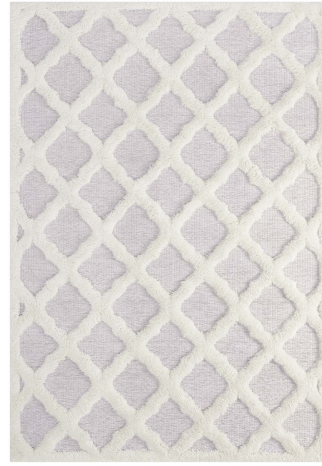

## Whimsical Regale Abstract Moroccan Trellis 5X8 Shag Area Rug

\$220.00

## Description

Make a sophisticated statement with the Regale Abstract Moroccan Trellis Area Rug. Patterned with a fun modern design, Regale is an exquisitely soft machine-woven polyester and chenille shag rug that offers wide-ranging plush support. Complete with a jute backing, distinctive two-tier pile, and a 1.18-inch shag design, Regale enhances traditional and contemporary modern decors while outlasting everyday use. Featuring a lively lattice motif, this area rug with a high-density weave and cozy feel is a perfect addition to the living room, bedroom, or family room. Regale is a family-friendly rug that provides a soft feeling underfoot. Vacuum regularly and spot clean with diluted soap or detergent as needed. Create a comfortable play area for kids and pets while protecting your floor from spills and heavy furniture with this carefree decor update for your home. Set Includes: One - Regale Abstract Moroccan Trellis 5x8 Shag Area Rug

## Additional Information

SKU	SMODC18177
Dimensions	Overall Product Dimensions: 89.5"L x 63"W x 1"H