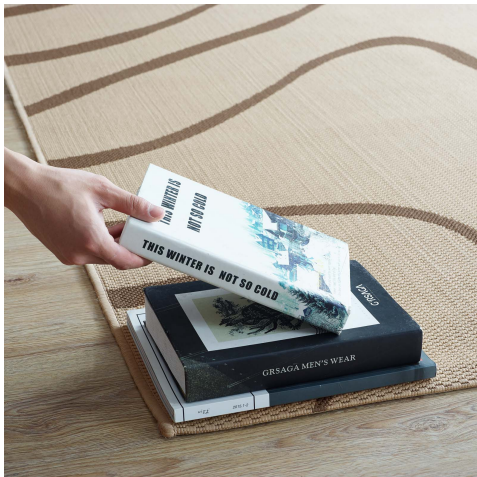

HONORMILL

NEED ASSISTANCE OR CUSTOM QUOTE? CALL: 212-560-5977 www.HONORMILL.com

Surge Swirl Abstract 5X8 Indoor And Outdoor Area Rug

\$132.00

Description

Make a sophisticated statement with the Surge Swirl Abstract Indoor and Outdoor Area Rug. Patterned with an elegant design, Surge is a durable machine-woven polypropylene rug. Featuring an abstract design with a low pile weave and gripping rubber bottom, this all-weather area rug is a perfect addition to the outdoor patio, porch, deck, or inside the house in the living room, bedroom, kitchen or dining room. Surge is a family-friendly fade and stain resistant rug with easy maintenance. Hose down or vacuum periodically. Create a contemporary play area for kids and pets in high-traffic areas while protecting your floor from spills and heavy furniture with this carefree decor solution. Set Includes: One - Surge Swirl Abstract 5x8 Indoor and Outdoor Area Rug

Additional Information

SKU	SMODC18089
Dimensions	Overall Product Dimensions: 90.5"L x 63"W x 0.5"H