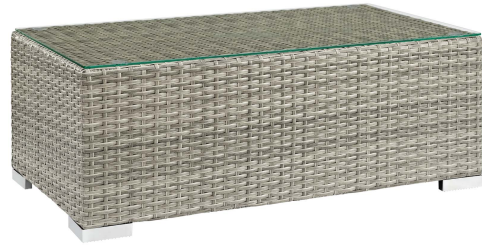

HONORMILL

NEED ASSISTANCE OR CUSTOM QUOTE? CALL: 212-560-5977 www.HONORMILL.com

Repose 7 Piece Outdoor Patio Sectional Set

\$2,702.00

Description

Enjoy the outdoors while benefiting from style and comfort. Repose offers a detailed tan and gray synthetic rattan weave with UV protection for eye-catching appeal and durability, plush 4 thick all-weather polyester cushions with contrasting color French piping, non-marking foot pads, and sturdy powder-coated aluminum framed seats and ottomans that support up to 331 pounds each. Subtle style defines the Repose outdoor sectional collection making it a natural choice for enhancing your patio, backyard, or poolside gatherings. Set Includes: One - Repose Armchair One - Repose Coffee Table Three - Repose Corner Two - Repose Armless Chair

Additional Information

SKU	SMODC14758
Dimensions	Overall Product Dimensions: 60"L x 117"W x 34"H Overall Armchair Dimensions: 32"L x 30"W x 34"H Overall Armless Chair Dimensions: 30"L x 28.5"W x 34"H Overall Coffee Table Dimensions: 19.5"L x 35.5"W x 13.5"H Overall Corner Dimensions: 30"L x 30"W x 34"H Cushion Dimensions: 28.5"L x 28.5"W x 4"H Floor to Top of Seat: 17.5"H