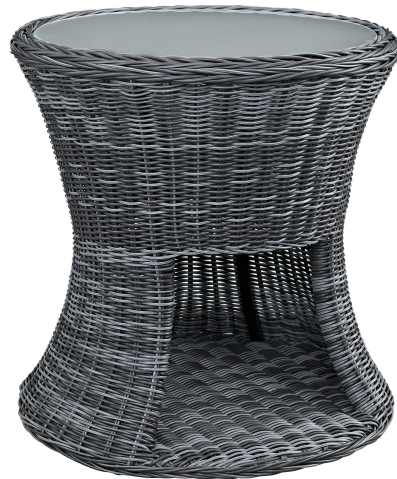

## Summon Round Outdoor Patio Side Table

\$388.00

### Description

Experience the outdoors with exceptional comfort and quality. Summon Outdoor Patio Side End Table offers an exquisite two-tone synthetic rattan weave, UV protection, and a sturdy powder-coated aluminum frame. Featuring an elegant modern look, Summon Outdoor End Table is part of an avant-garde outdoor sectional series well-equipped for enhancing patio, backyard, or poolside gatherings. This installment of the series is an Outdoor Patio Side Table. Set Includes: One - Summon Side Table

### Additional Information

SKU	SMODC12498
Dimensions	Overall Product Dimensions: 25"L x 25"W x 25.5"H